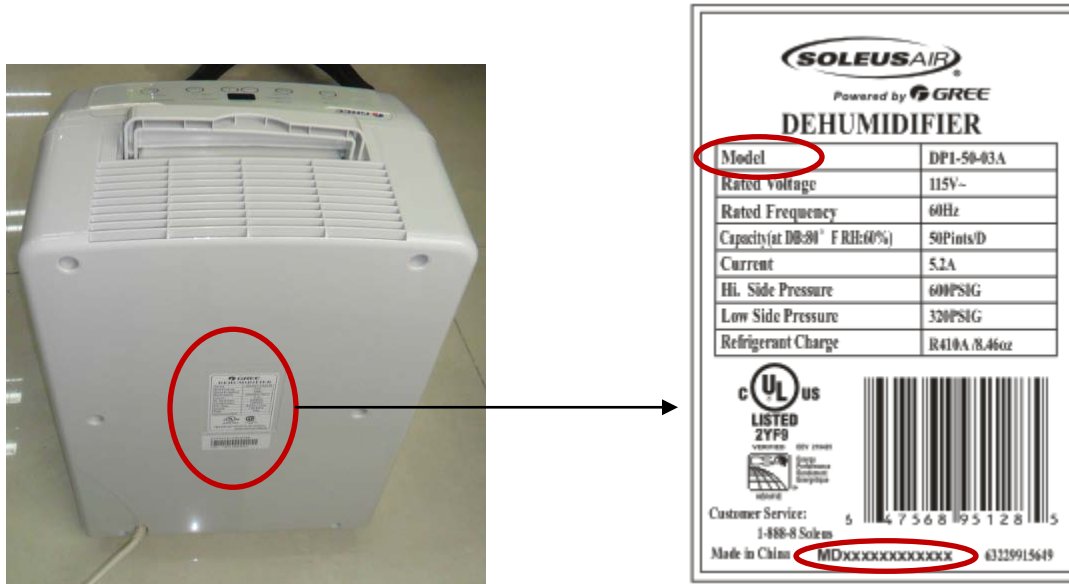

The Gree dehumidifiers being recalled are made of white, beige, grey or black plastic and are between 19.2 and 24.1 inches tall, about 13.4-15.4 inches wide and about 8.9-11.5 inches in depth.

The model number and date code of the dehumidifier can be found on the nameplate sticker on the back, front, or side of the unit. Below is an exemplar nameplate, with model number and date code circled.

Recalled units have the following model numbers and date codes:

Danby or Premiere

Model number	Capacity	Date code range
DDR3011	30-pint	All units
DDR30P	30-pint	All units
DDR4511	45-pint	All units
DDR45P	45-pint	All units
DDR6511	65-pint	All units
DDR65CHP	65-pint	All units