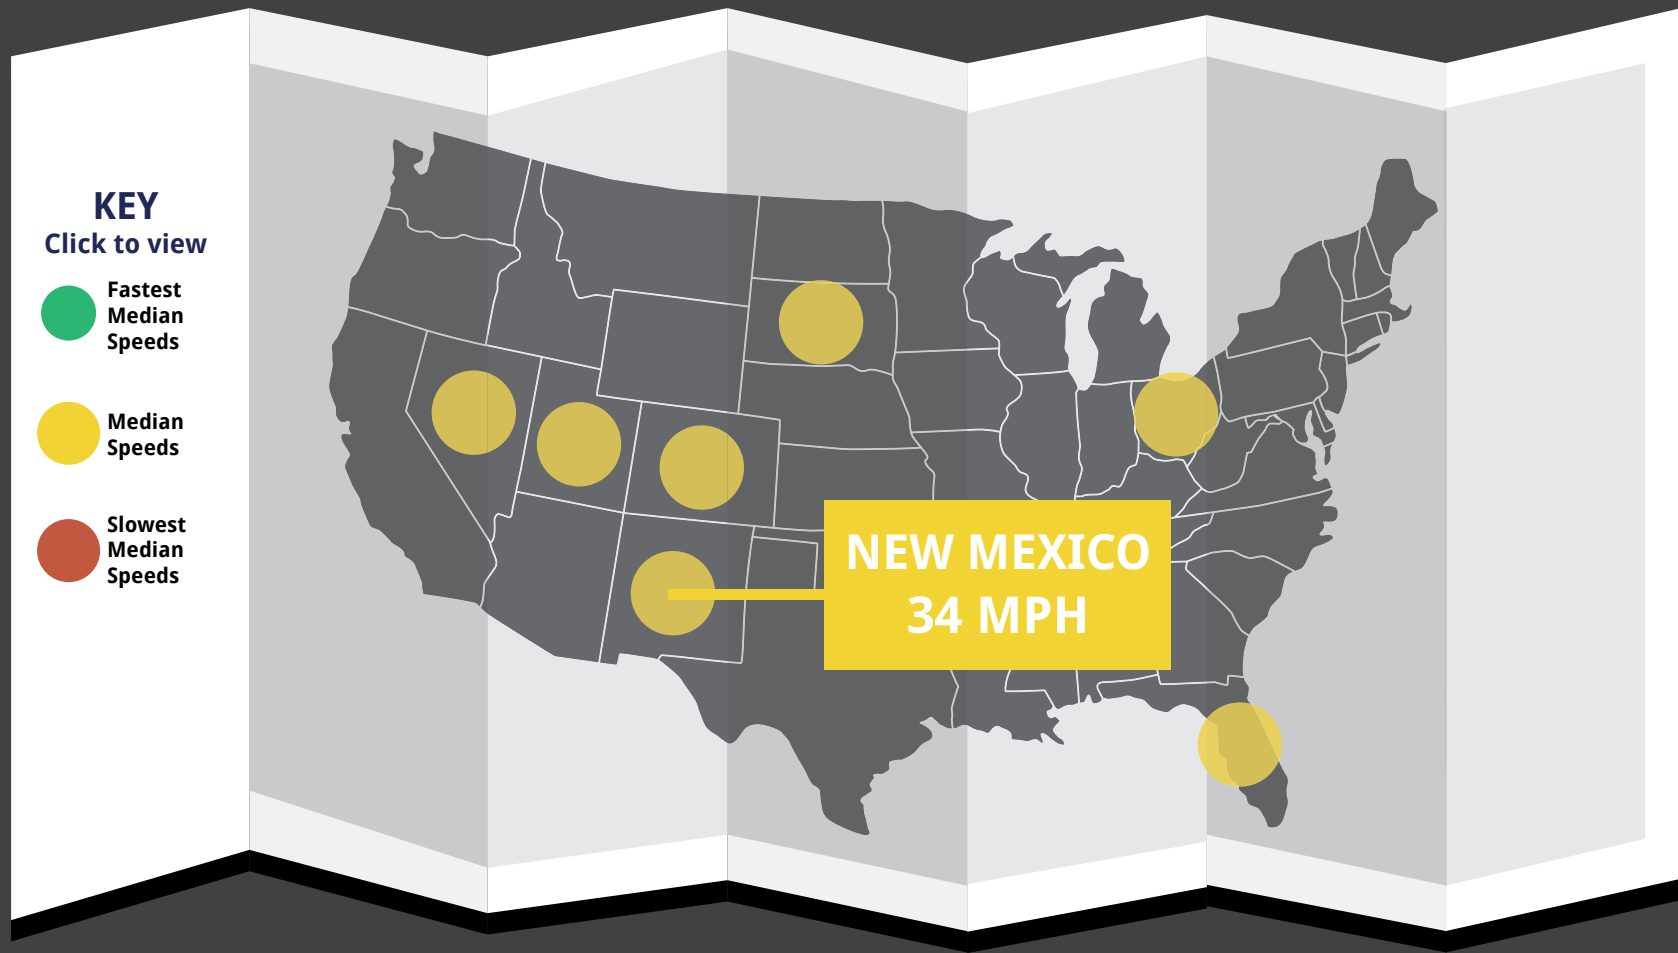

# PROGRESSIVE | WHO DRIVES THE FASTEST?

**MEDIAN SPEED COUNTRYWIDE: 34 MPH**

WATCH THAT  
LEAD FOOT

DRIVER  
DEMOGRAPHICS

WHICH STATE  
DRIVES FASTER?

SAFE DRIVING  
TIPS

**MEDIAN SPEED COUNTRYWIDE: 34 MPH**

WATCH THAT  
LEAD FOOT

DRIVER  
DEMOGRAPHICS

WHICH STATE  
DRIVES FASTER?

SAFE DRIVING  
TIPS

**MEDIAN SPEED COUNTRYWIDE: 34 MPH**

WATCH THAT LEAD FOOT

DRIVER DEMOGRAPHICS

**WHICH STATE DRIVES FASTER?**