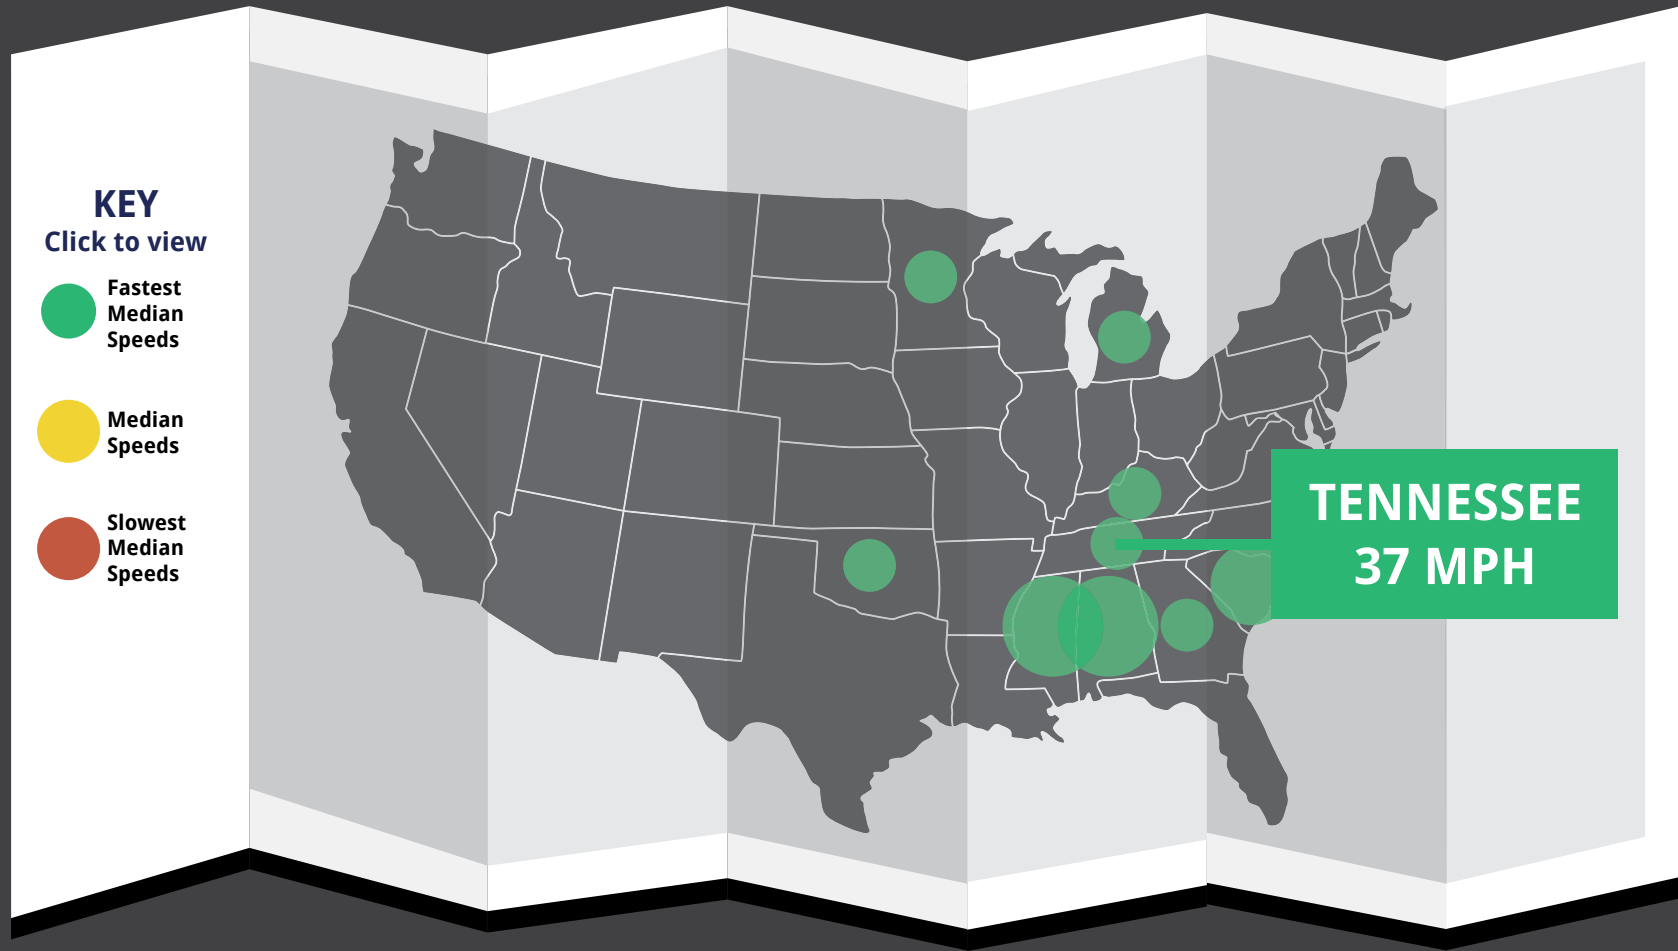

**MEDIAN SPEED COUNTRYWIDE: 34 MPH**

WATCH THAT  
LEAD FOOT

DRIVER  
DEMOGRAPHICS

WHICH STATE  
DRIVES FASTER?

SAFE DRIVING  
TIPS

**MEDIAN SPEED COUNTRYWIDE: 34 MPH**

WATCH THAT  
LEAD FOOT

DRIVER  
DEMOGRAPHICS

WHICH STATE  
DRIVES FASTER?

SAFE DRIVING  
TIPS

**MEDIAN SPEED COUNTRYWIDE: 34 MPH**

WATCH THAT  
LEAD FOOT

DRIVER  
DEMOGRAPHICS

WHICH STATE  
DRIVES FASTER?

SAFE DRIVING  
TIPS

# WHO DRIVES THE FASTEST?

**MEDIAN SPEED COUNTRYWIDE: 34 MPH**

WATCH THAT  
LEAD FOOT

DRIVER  
DEMOGRAPHICS

WHICH STATE  
DRIVES FASTER?

SAFE DRIVING  
TIPS

**MEDIAN SPEED COUNTRYWIDE: 34 MPH**

WATCH THAT  
LEAD FOOT