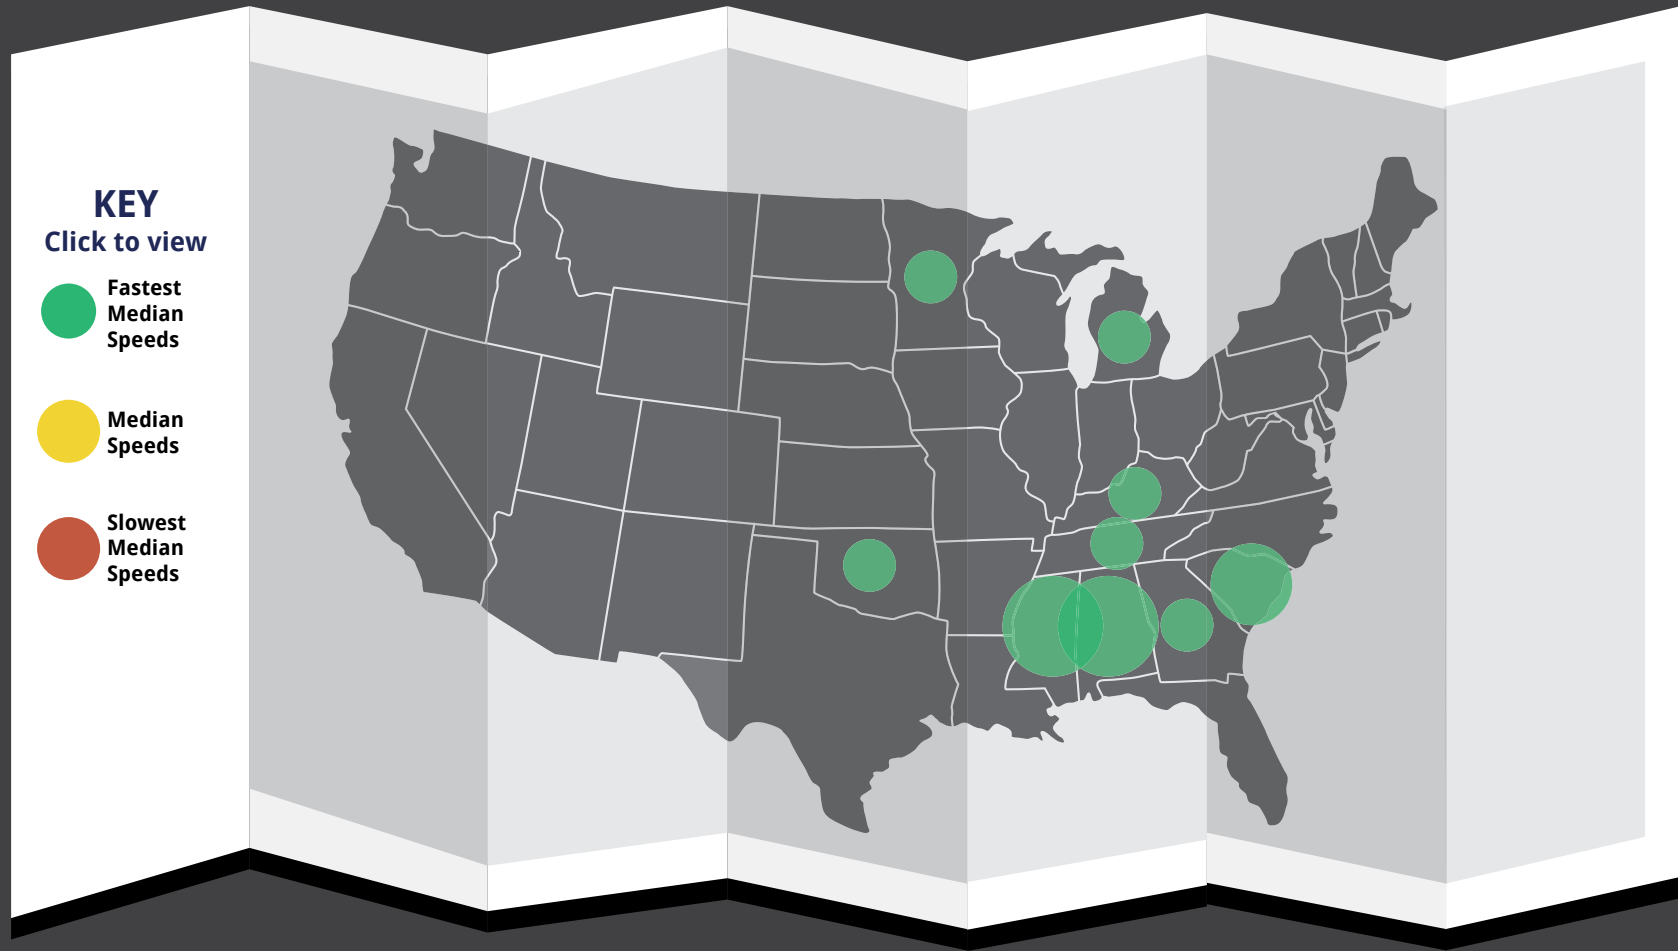

**DID YOU KNOW:  
TEEN DRIVERS**

WATCH THAT  
LEAD FOOT

**DRIVER  
DEMOGRAPHICS**

WHICH STATE  
DRIVES FASTER?

SAFE DRIVING  
TIPS

**DID YOU KNOW:  
MALE VS. FEMALE**

**The safest quarter  
of 16-year-olds have  
fewer hard brakes than  
the average driver in  
every age group.**

WATCH THAT  
LEAD FOOT

**DRIVER  
DEMOGRAPHICS**

WHICH STATE  
DRIVES FASTER?

SAFE DRIVING  
TIPS

**MEDIAN SPEED COUNTRYWIDE: 34 MPH**

WATCH THAT  
LEAD FOOT

DRIVER  
DEMOGRAPHICS

**WHICH STATE  
DRIVES FASTER?**

SAFE DRIVING  
TIPS

**MEDIAN SPEED COUNTRYWIDE: 34 MPH**

WATCH THAT  
LEAD FOOT

DRIVER  
DEMOGRAPHICS

WHICH STATE  
DRIVES FASTER?

SAFE DRIVING  
TIPS

**MEDIAN SPEED COUNTRYWIDE: 34 MPH**

WATCH THAT  
LEAD FOOT