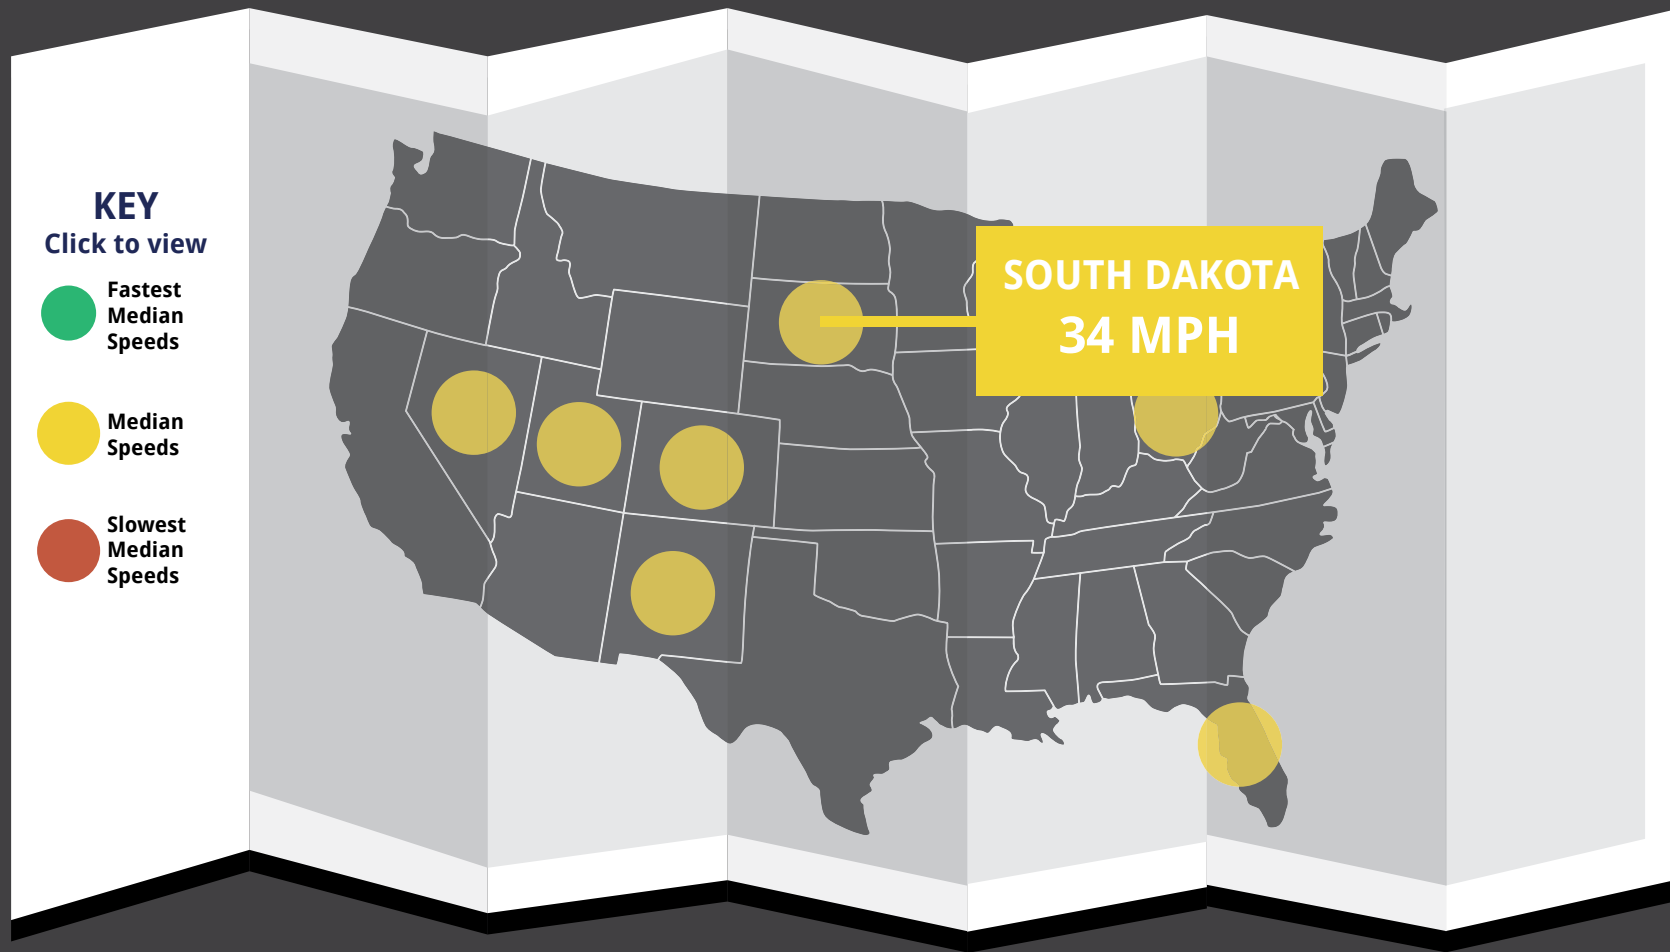

DRIVER  
DEMOGRAPHICS

WHICH STATE  
DRIVES FASTER?

SAFE DRIVING  
TIPS

# PROGRESSIVE | WHO DRIVES THE FASTEST?

**MEDIAN SPEED COUNTRYWIDE: 34 MPH**

WATCH THAT  
LEAD FOOT

DRIVER  
DEMOGRAPHICS

WHICH STATE  
DRIVES FASTER?

SAFE DRIVING  
TIPS

**MEDIAN SPEED COUNTRYWIDE: 34 MPH**

WATCH THAT  
LEAD FOOT

DRIVER  
DEMOGRAPHICS

WHICH STATE  
DRIVES FASTER?

SAFE DRIVING  
TIPS

**MEDIAN SPEED COUNTRYWIDE: 34 MPH**

WATCH THAT  
LEAD FOOT

DRIVER  
DEMOGRAPHICS

WHICH STATE  
DRIVES FASTER?