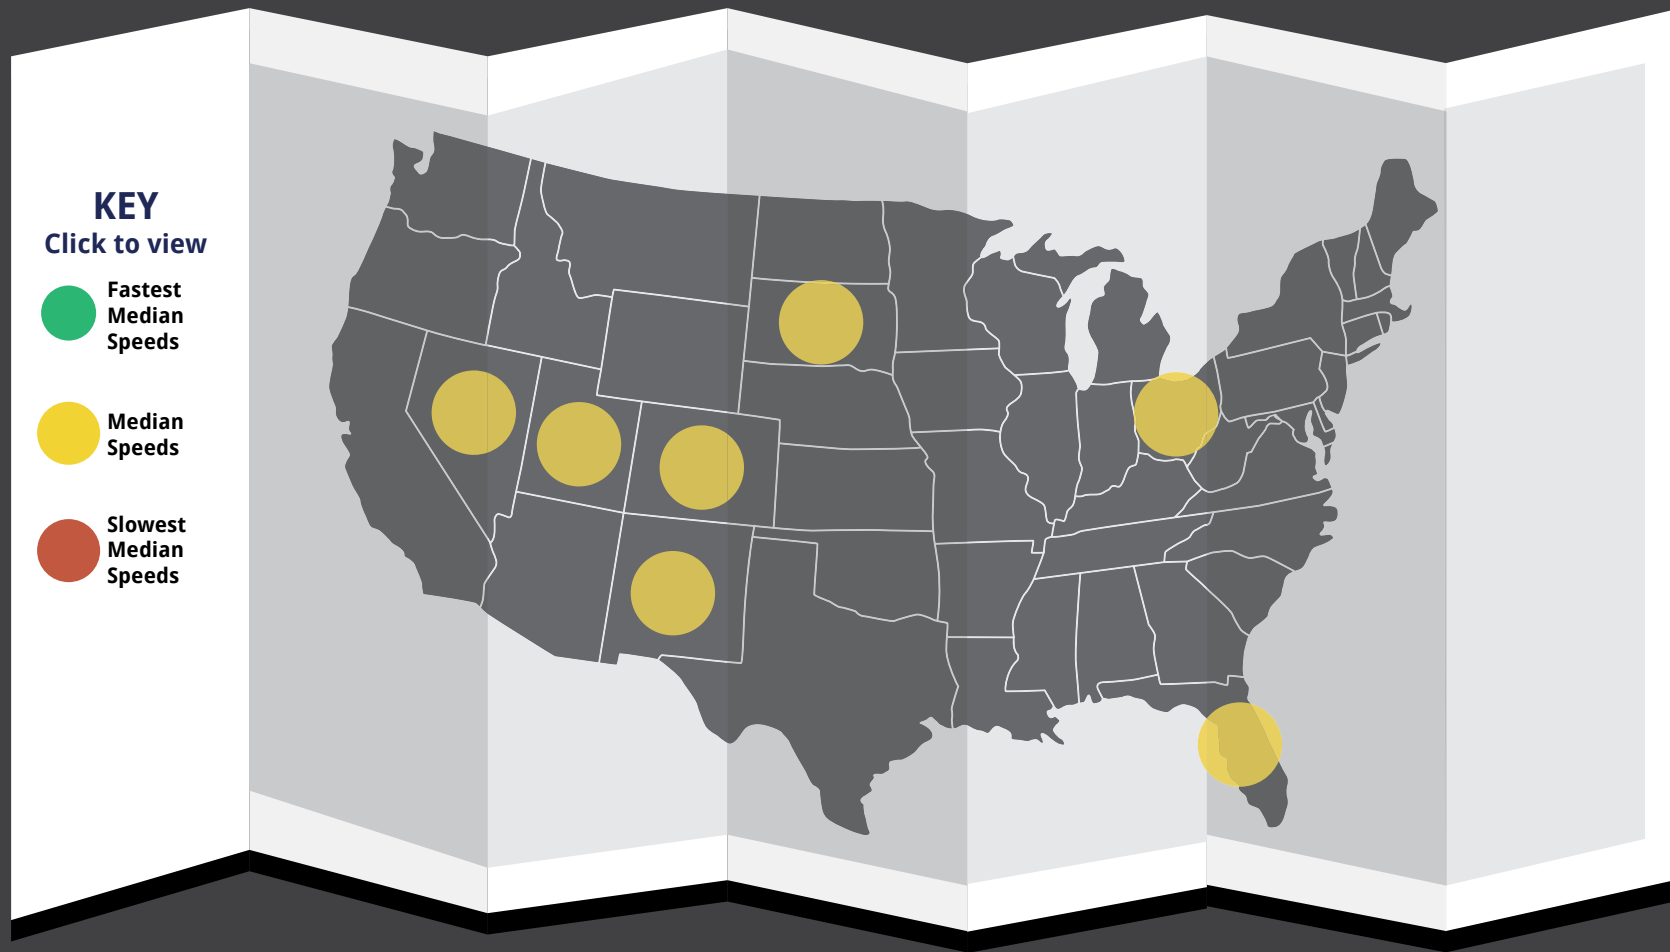

# WHO DRIVES THE FASTEST?

**MEDIAN SPEED COUNTRYWIDE: 34 MPH**

WATCH THAT  
LEAD FOOT

DRIVER  
DEMOGRAPHICS

WHICH STATE  
DRIVES FASTER?

SAFE DRIVING  
TIPS

**MEDIAN SPEED COUNTRYWIDE: 34 MPH**

WATCH THAT  
LEAD FOOT

DRIVER  
DEMOGRAPHICS

WHICH STATE  
DRIVES FASTER?

SAFE DRIVING  
TIPS

WATCH THAT  
LEAD FOOT

DRIVER  
DEMOGRAPHICS

WHICH STATE  
DRIVES FASTER?

SAFE DRIVING  
TIPS

**MEDIAN SPEED COUNTRYWIDE: 34 MPH**

WATCH THAT  
LEAD FOOT

DRIVER  
DEMOGRAPHICS

WHICH STATE  
DRIVES FASTER?

SAFE DRIVING  
TIPS

**MEDIAN SPEED COUNTRYWIDE: 34 MPH**

WATCH THAT  
LEAD FOOT

DRIVER  
DEMOGRAPHICS

**WHICH STATE  
DRIVES FASTER?**