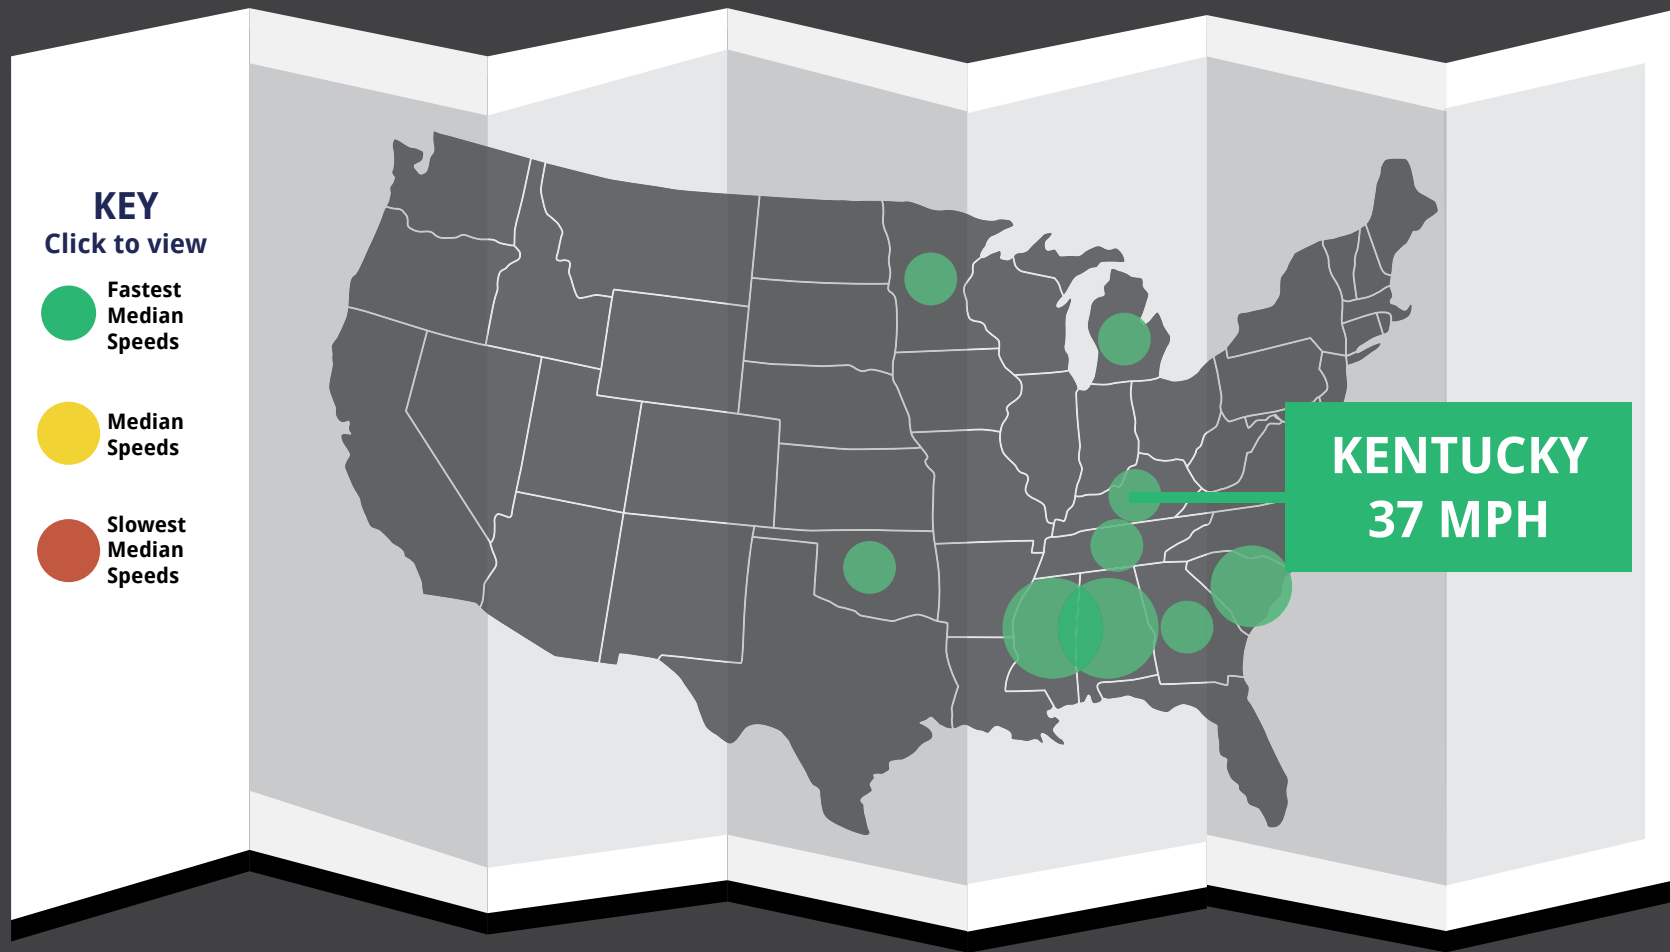

WATCH THAT  
LEAD FOOT

**DRIVER  
DEMOGRAPHICS**

WHICH STATE  
DRIVES FASTER?

SAFE DRIVING  
TIPS

**MEDIAN SPEED COUNTRYWIDE: 34 MPH**

WATCH THAT  
LEAD FOOT

DRIVER  
DEMOGRAPHICS

**WHICH STATE  
DRIVES FASTER?**

SAFE DRIVING  
TIPS

**MEDIAN SPEED COUNTRYWIDE: 34 MPH**

WATCH THAT  
LEAD FOOT

DRIVER  
DEMOGRAPHICS

WHICH STATE  
DRIVES FASTER?

SAFE DRIVING  
TIPS

**MEDIAN SPEED COUNTRYWIDE: 34 MPH**

WATCH THAT  
LEAD FOOT

DRIVER  
DEMOGRAPHICS

WHICH STATE  
DRIVES FASTER?

SAFE DRIVING  
TIPS

**MEDIAN SPEED COUNTRYWIDE: 34 MPH**

WATCH THAT  
LEAD FOOT

DRIVER  
DEMOGRAPHICS

WHICH STATE  
DRIVES FASTER?

SAFE DRIVING  
TIPS