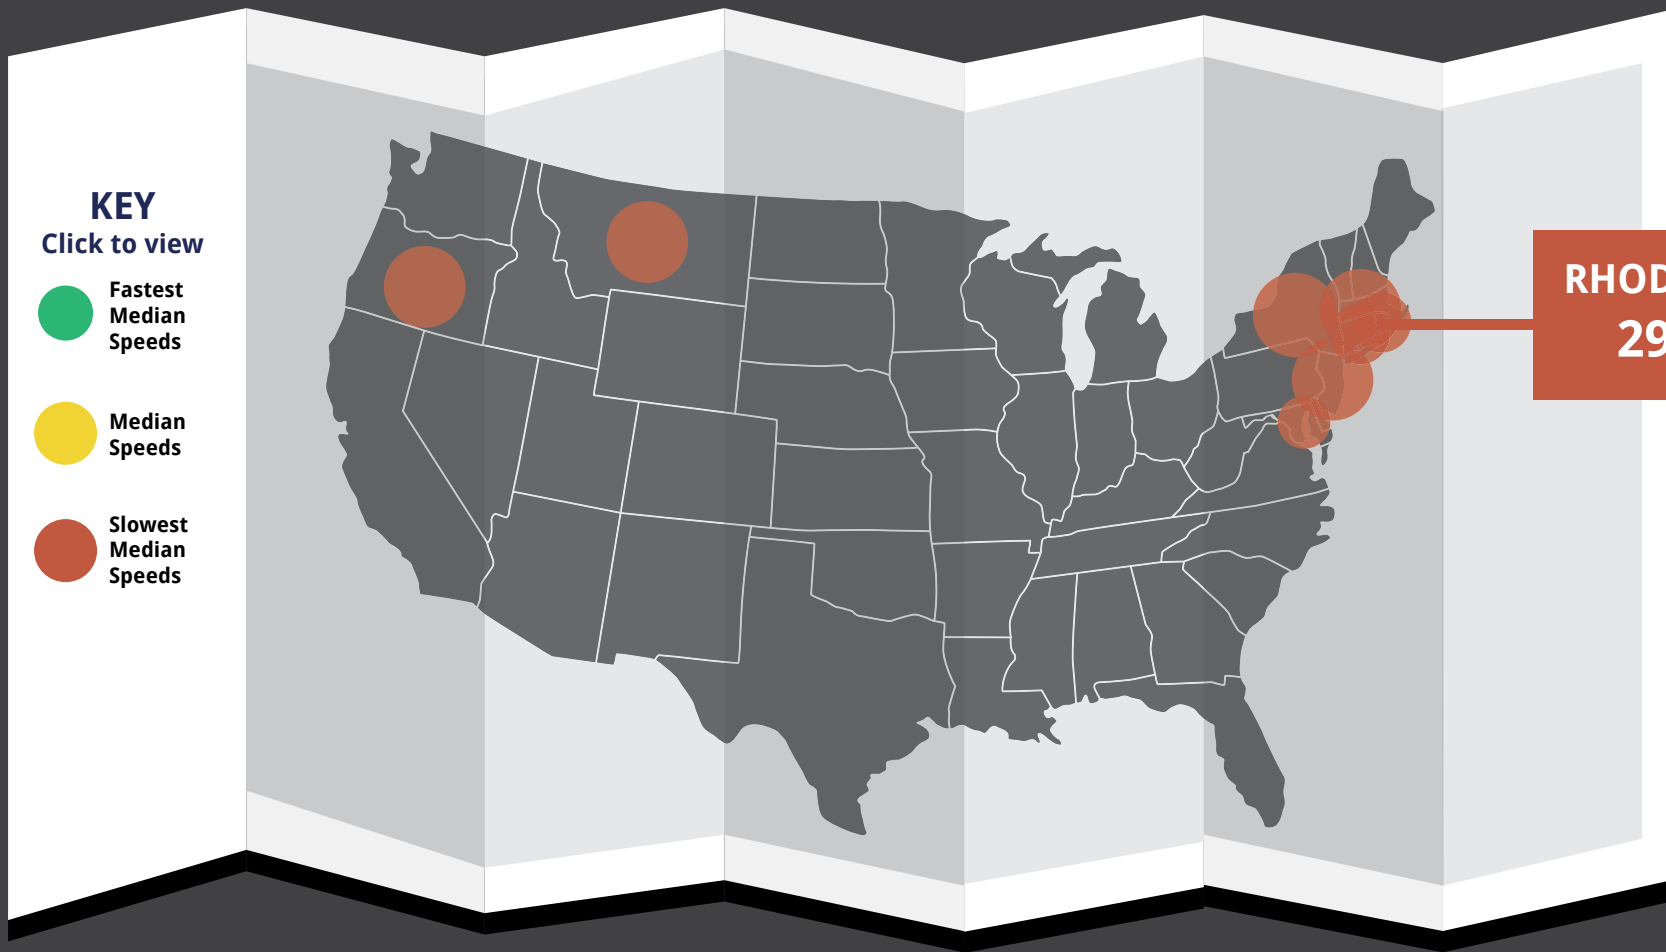

MEDIAN SPEED COUNTRYWIDE: 34 MPH

WATCH THAT
LEAD FOOT

DRIVER
DEMOGRAPHICS

WHICH STATE
DRIVES FASTER?

SAFE DRIVING
TIPS