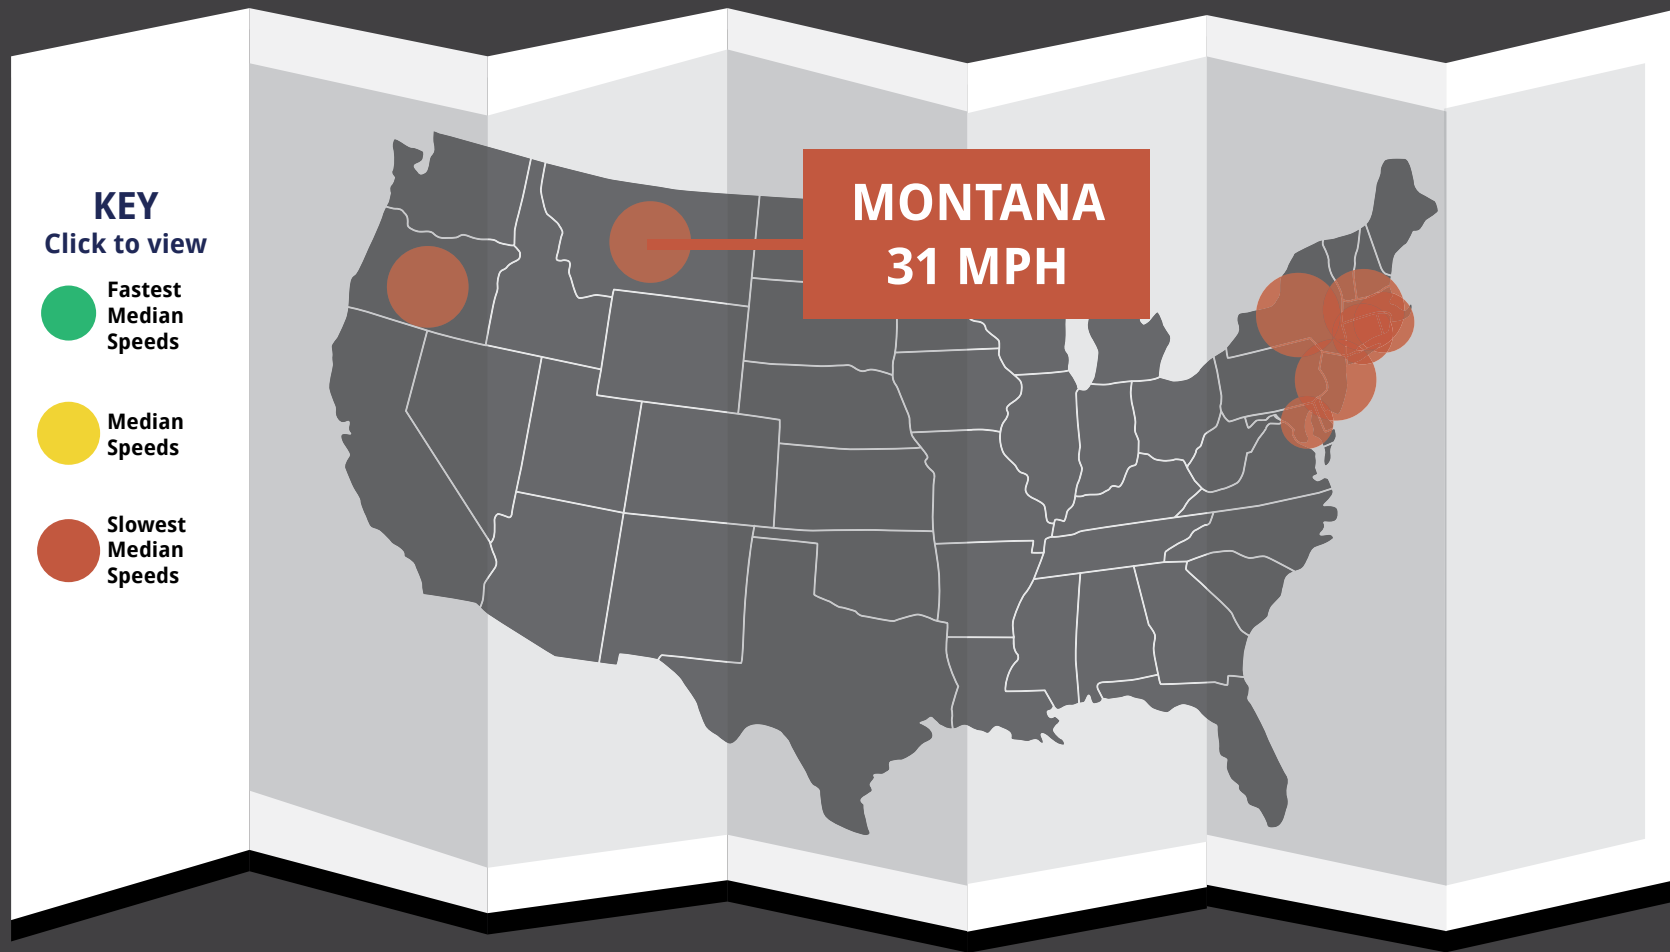

# PROGRESSIVE | WHO DRIVES THE FASTEST?

**MEDIAN SPEED COUNTRYWIDE: 34 MPH**

WATCH THAT  
LEAD FOOT

DRIVER  
DEMOGRAPHICS

WHICH STATE  
DRIVES FASTER?

SAFE DRIVING  
TIPS

**MEDIAN SPEED COUNTRYWIDE: 34 MPH**

WATCH THAT  
LEAD FOOT

DRIVER  
DEMOGRAPHICS

WHICH STATE  
DRIVES FASTER?

SAFE DRIVING  
TIPS

**MEDIAN SPEED COUNTRYWIDE: 34 MPH**

WATCH THAT LEAD FOOT

DRIVER DEMOGRAPHICS

**WHICH STATE DRIVES FASTER?**

SAFE DRIVING TIPS

**MEDIAN SPEED COUNTRYWIDE: 34 MPH**

WATCH THAT  
LEAD FOOT

DRIVER  
DEMOGRAPHICS

WHICH STATE  
DRIVES FASTER?

SAFE DRIVING  
TIPS

**MEDIAN SPEED COUNTRYWIDE: 34 MPH**

WATCH THAT  
LEAD FOOT