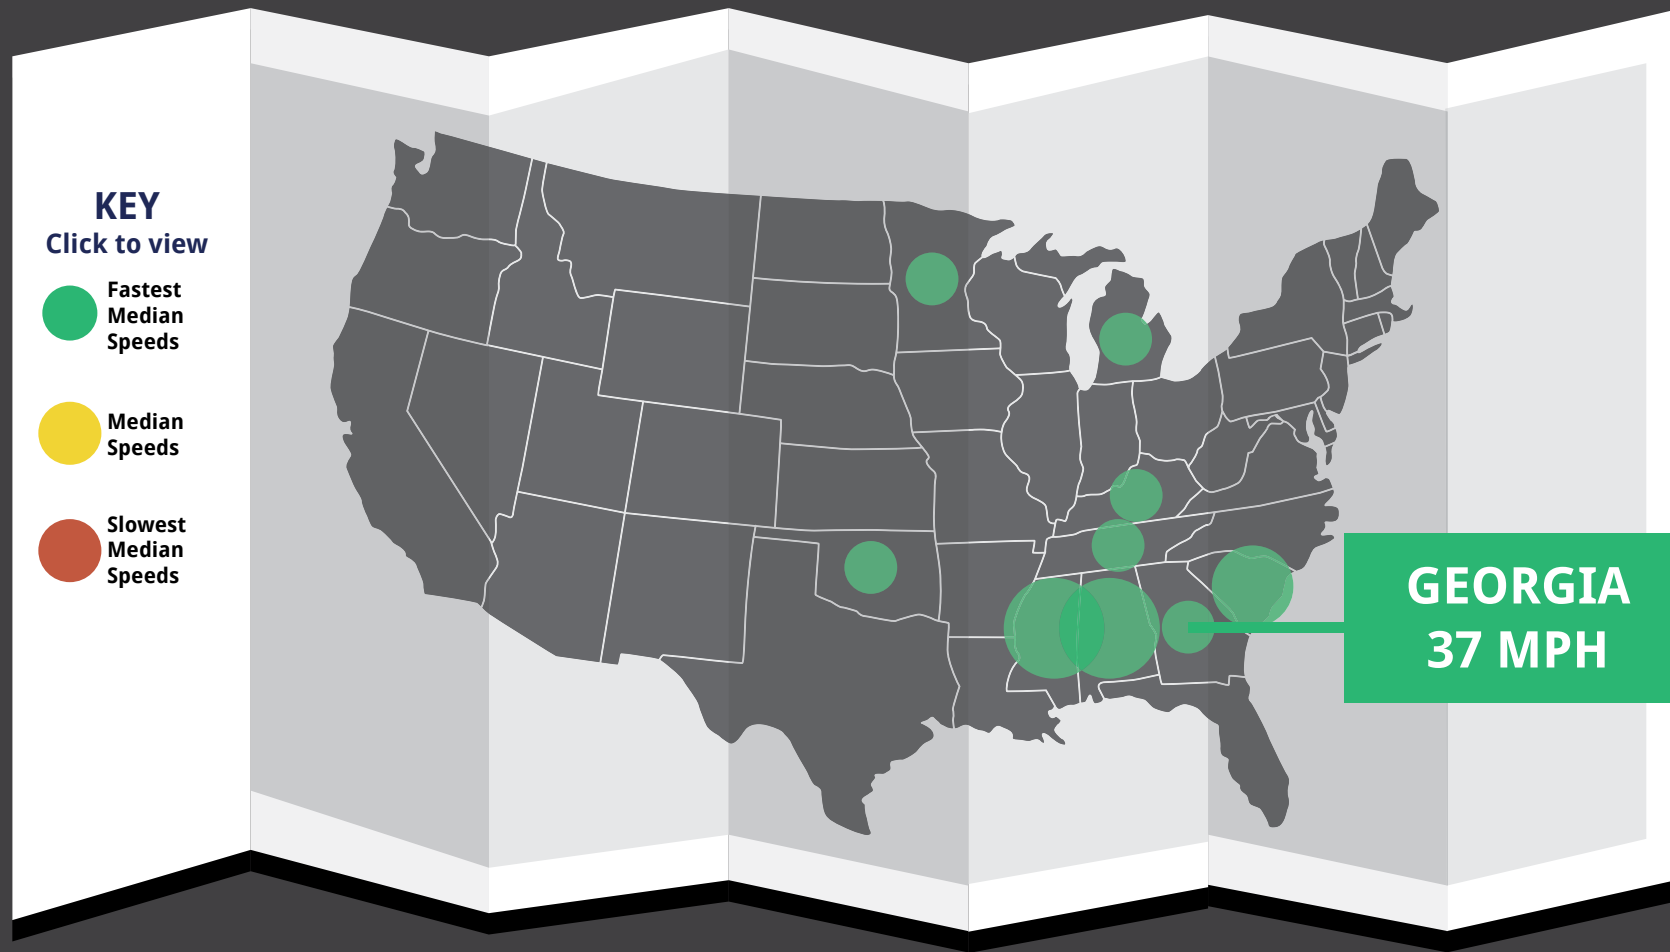

SAFE DRIVING  
TIPS

**MEDIAN SPEED COUNTRYWIDE: 34 MPH**

WATCH THAT  
LEAD FOOT

DRIVER  
DEMOGRAPHICS

WHICH STATE  
DRIVES FASTER?

SAFE DRIVING  
TIPS

**MEDIAN SPEED COUNTRYWIDE: 34 MPH**

WATCH THAT  
LEAD FOOT

DRIVER  
DEMOGRAPHICS

WHICH STATE  
DRIVES FASTER?

SAFE DRIVING  
TIPS

**MEDIAN SPEED COUNTRYWIDE: 34 MPH**

WATCH THAT  
LEAD FOOT

DRIVER  
DEMOGRAPHICS

WHICH STATE  
DRIVES FASTER?

SAFE DRIVING  
TIPS

**MEDIAN SPEED COUNTRYWIDE: 34 MPH**

WATCH THAT  
LEAD FOOT

DRIVER  
DEMOGRAPHICS

WHICH STATE  
DRIVES FASTER?

SAFE DRIVING  
TIPS

**MEDIAN SPEED COUNTRYWIDE: 34 MPH**

WATCH THAT  
LEAD FOOT

DRIVER  
DEMOGRAPHICS