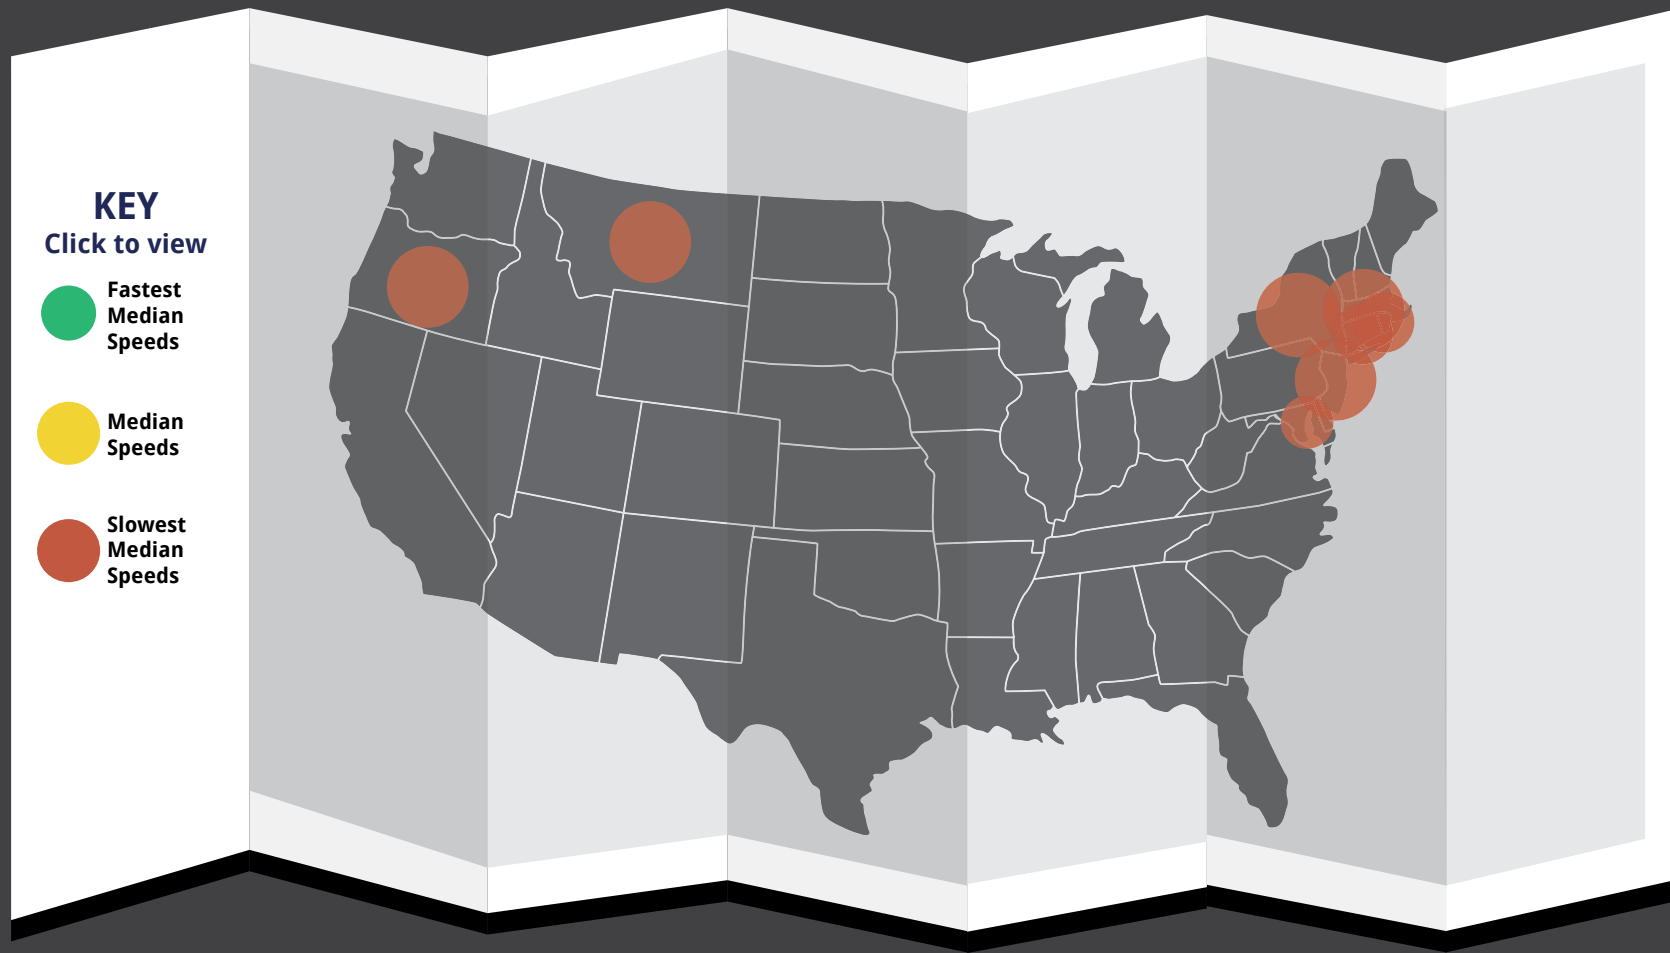

MEDIAN SPEED COUNTRYWIDE: 34 MPH

WATCH THAT LEAD FOOT

DRIVER DEMOGRAPHICS

WHICH STATE DRIVES FASTER?

SAFE DRIVING TIPS