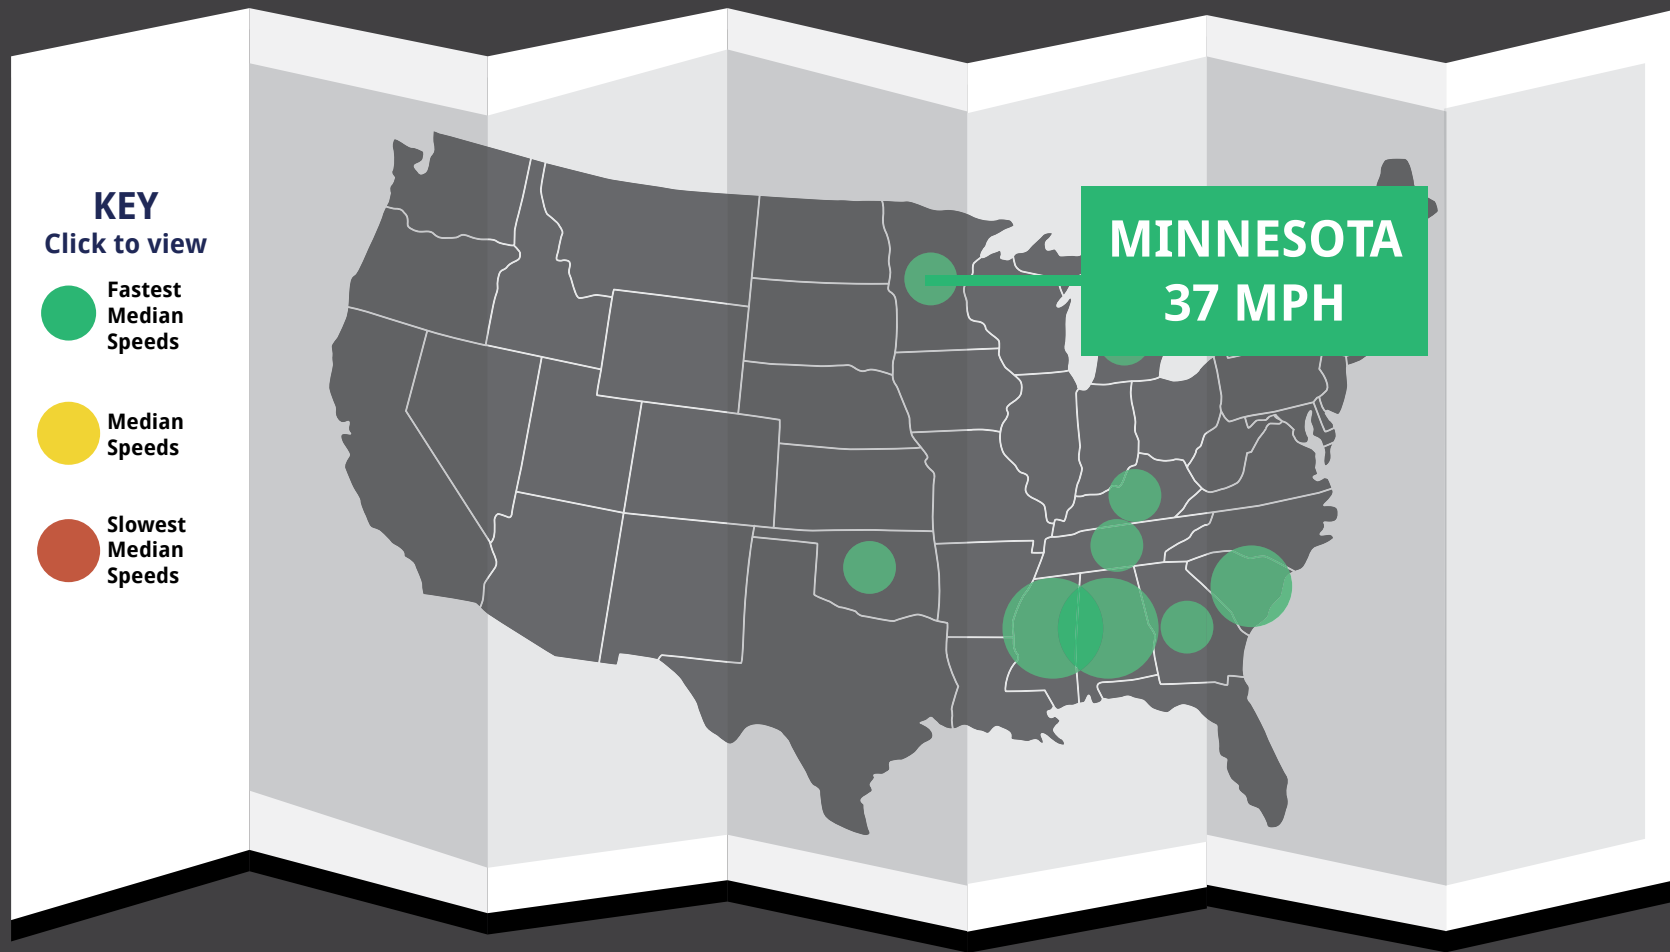

WHICH STATE  
DRIVES FASTER?

SAFE DRIVING  
TIPS

**MEDIAN SPEED COUNTRYWIDE: 34 MPH**

WATCH THAT  
LEAD FOOT

DRIVER  
DEMOGRAPHICS

WHICH STATE  
DRIVES FASTER?

SAFE DRIVING  
TIPS

# WHO DRIVES THE FASTEST?

**MEDIAN SPEED COUNTRYWIDE: 34 MPH**

WATCH THAT  
LEAD FOOT

DRIVER  
DEMOGRAPHICS

WHICH STATE  
DRIVES FASTER?

SAFE DRIVING  
TIPS

**MEDIAN SPEED COUNTRYWIDE: 34 MPH**

WATCH THAT  
LEAD FOOT

DRIVER  
DEMOGRAPHICS

WHICH STATE  
DRIVES FASTER?

SAFE DRIVING  
TIPS

WATCH THAT  
LEAD FOOT

DRIVER  
DEMOGRAPHICS

WHICH STATE  
DRIVES FASTER?

SAFE DRIVING  
TIPS

**MEDIAN SPEED COUNTRYWIDE: 34 MPH**