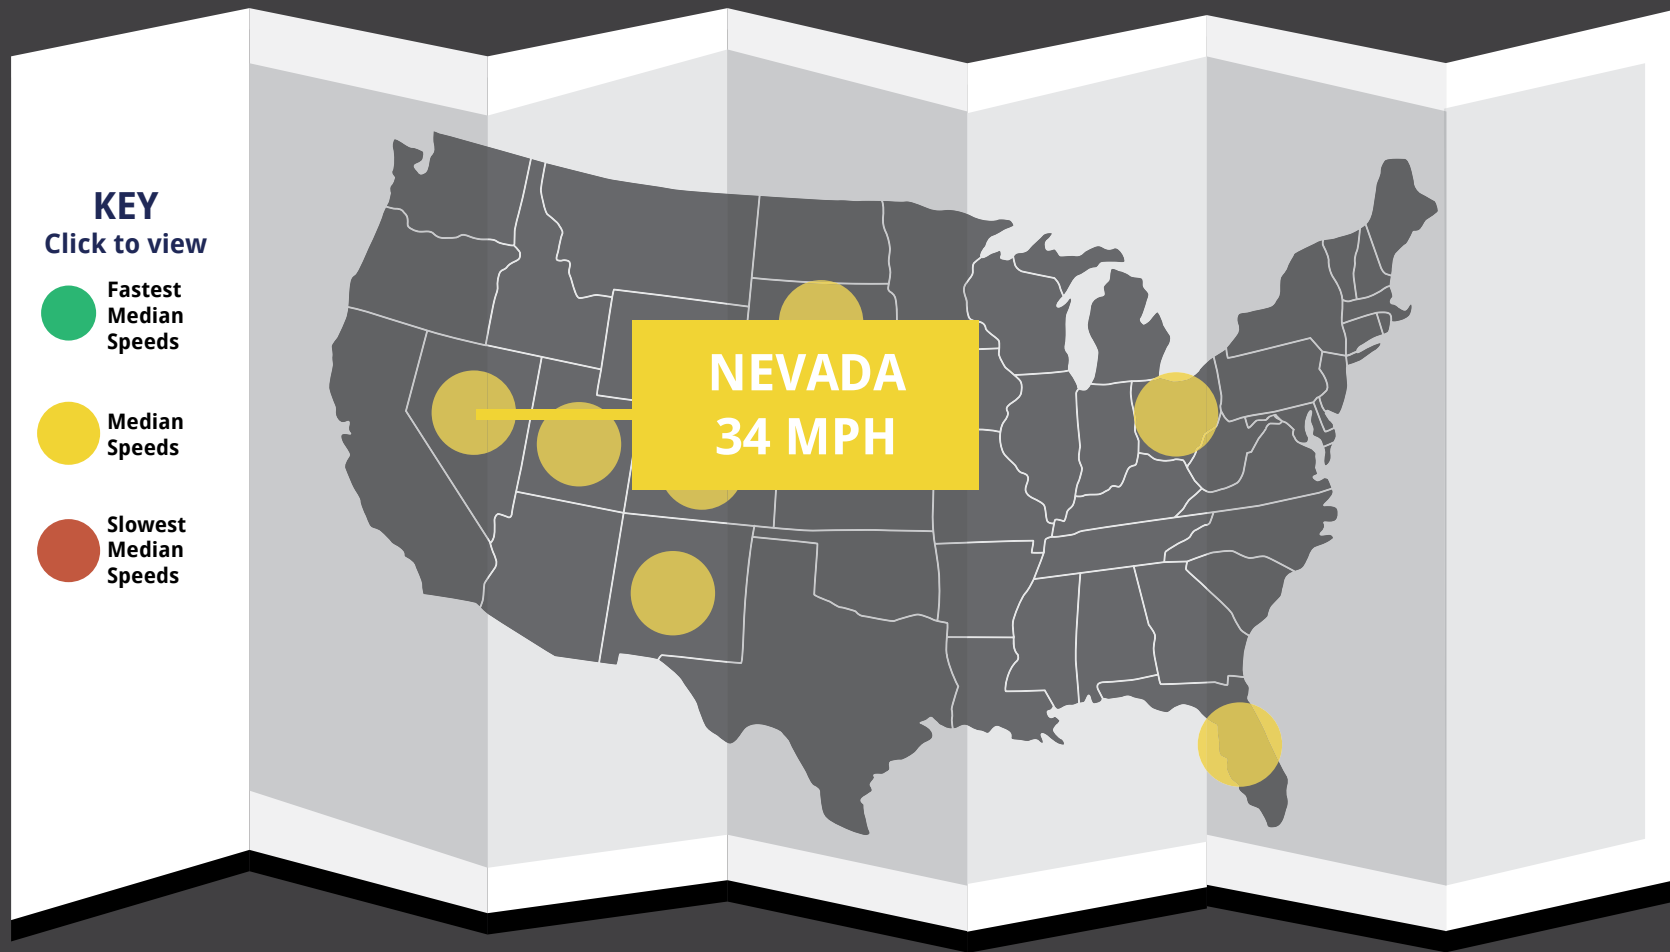

DRIVER  
DEMOGRAPHICS

WHICH STATE  
DRIVES FASTER?

SAFE DRIVING  
TIPS

# PROGRESSIVE | WHO DRIVES THE FASTEST?

**MEDIAN SPEED COUNTRYWIDE: 34 MPH**

WATCH THAT  
LEAD FOOT

DRIVER  
DEMOGRAPHICS

WHICH STATE  
DRIVES FASTER?

SAFE DRIVING  
TIPS

**MEDIAN SPEED COUNTRYWIDE: 34 MPH**

WATCH THAT  
LEAD FOOT

DRIVER  
DEMOGRAPHICS

WHICH STATE  
DRIVES FASTER?

SAFE DRIVING  
TIPS

**MEDIAN SPEED COUNTRYWIDE: 34 MPH**

WATCH THAT  
LEAD FOOT

DRIVER  
DEMOGRAPHICS

WHICH STATE  
DRIVES FASTER?