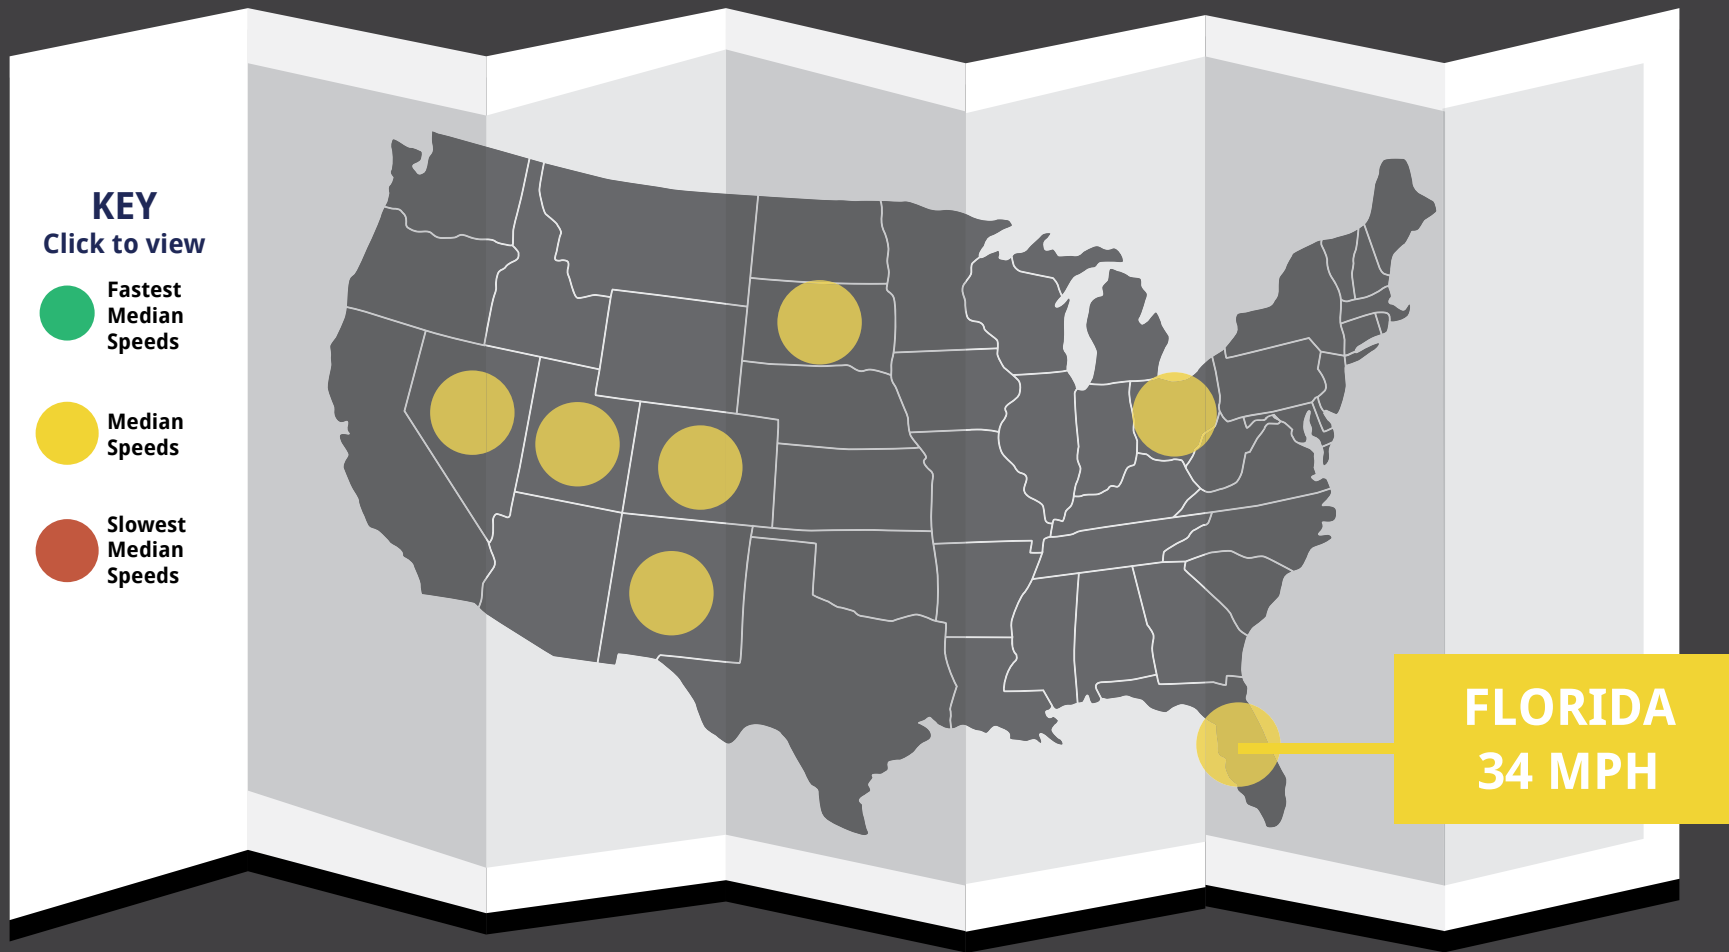

DRIVER  
DEMOGRAPHICS

WHICH STATE  
DRIVES FASTER?

SAFE DRIVING  
TIPS

WATCH THAT  
LEAD FOOT

DRIVER  
DEMOGRAPHICS

WHICH STATE  
DRIVES FASTER?

SAFE DRIVING  
TIPS

**MEDIAN SPEED COUNTRYWIDE: 34 MPH**

WATCH THAT  
LEAD FOOT

DRIVER  
DEMOGRAPHICS

WHICH STATE  
DRIVES FASTER?

SAFE DRIVING  
TIPS

**MEDIAN SPEED COUNTRYWIDE: 34 MPH**

WATCH THAT  
LEAD FOOT

DRIVER  
DEMOGRAPHICS

**WHICH STATE  
DRIVES FASTER?**

SAFE DRIVING  
TIPS

**MEDIAN SPEED COUNTRYWIDE: 34 MPH**

WATCH THAT  
LEAD FOOT

DRIVER  
DEMOGRAPHICS

WHICH STATE  
DRIVES FASTER?

SAFE DRIVING  
TIPS

**MEDIAN SPEED COUNTRYWIDE: 34 MPH**

WATCH THAT  
LEAD FOOT