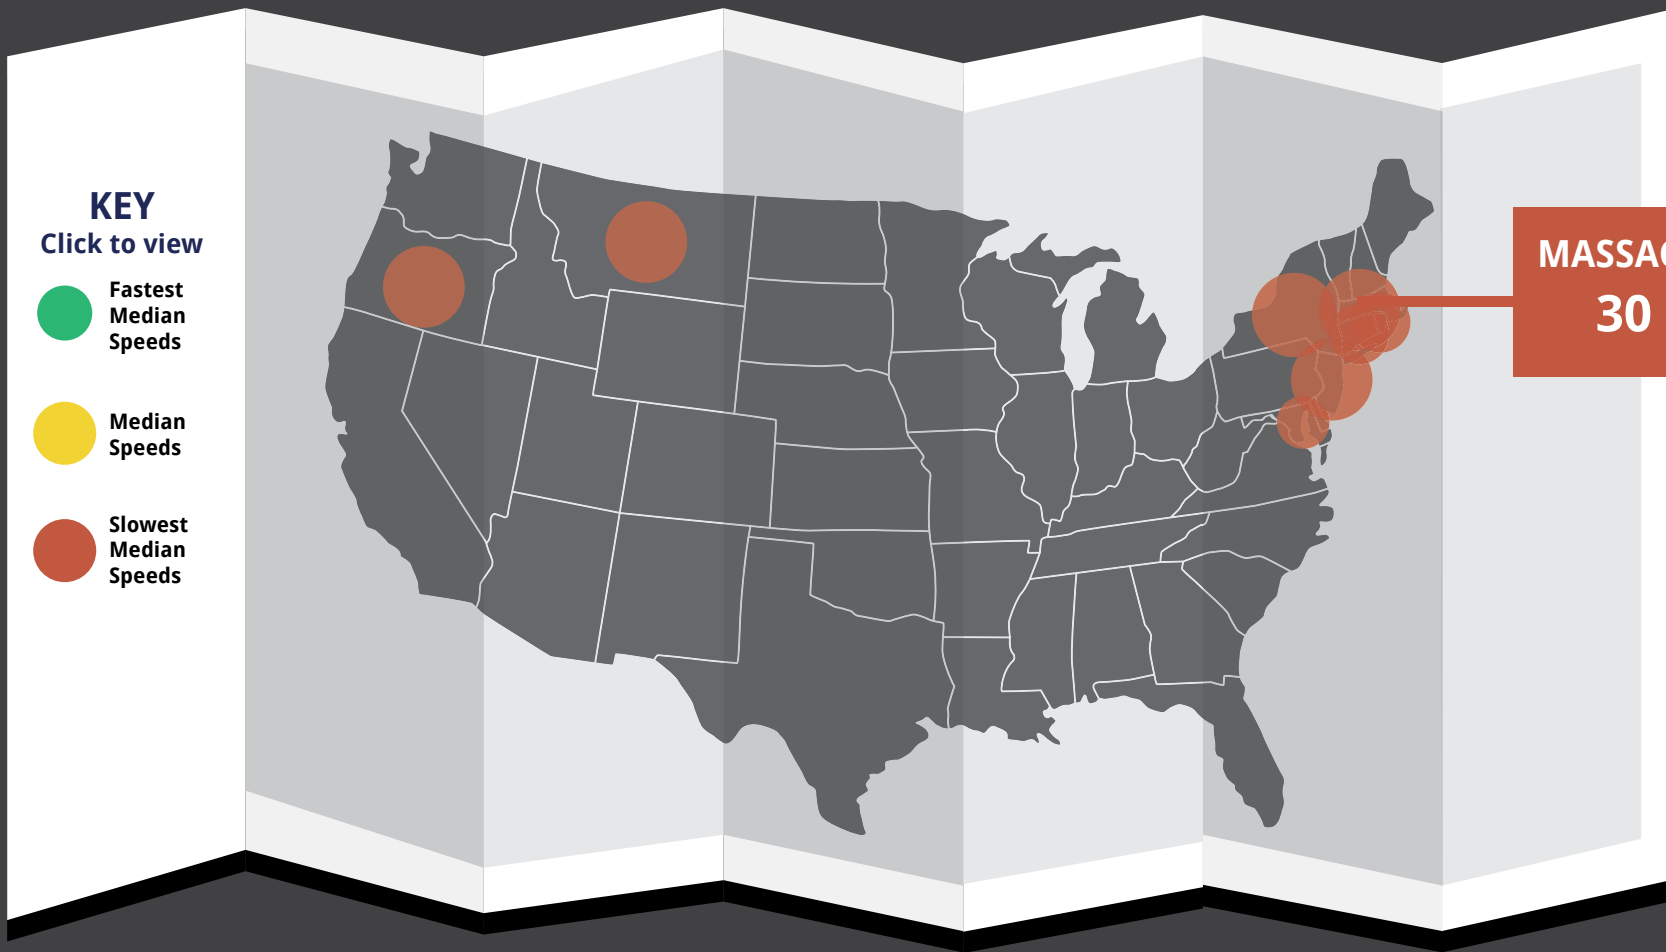

MEDIAN SPEED COUNTRYWIDE: 34 MPH

WATCH THAT
LEAD FOOT

DRIVER
DEMOGRAPHICS

WHICH STATE
DRIVES FASTER?

SAFE DRIVING
TIPS