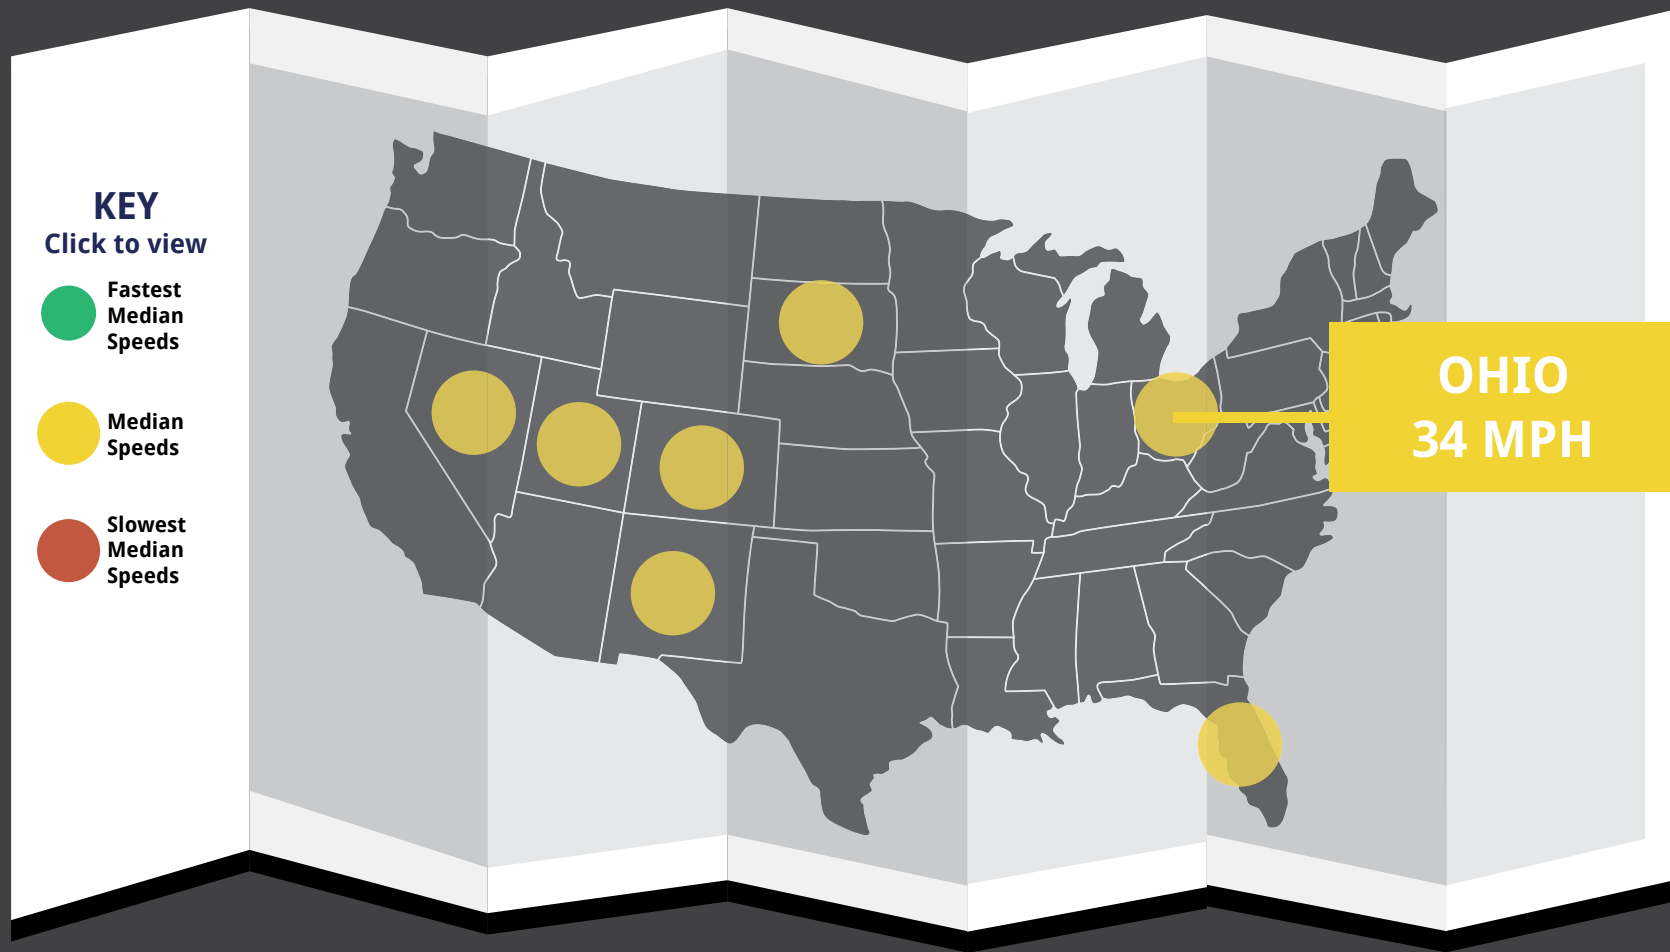

MEDIAN SPEED COUNTRYWIDE: 34 MPH

WATCH THAT
LEAD FOOT

DRIVER
DEMOGRAPHICS

WHICH STATE
DRIVES FASTER?

SAFE DRIVING
TIPS