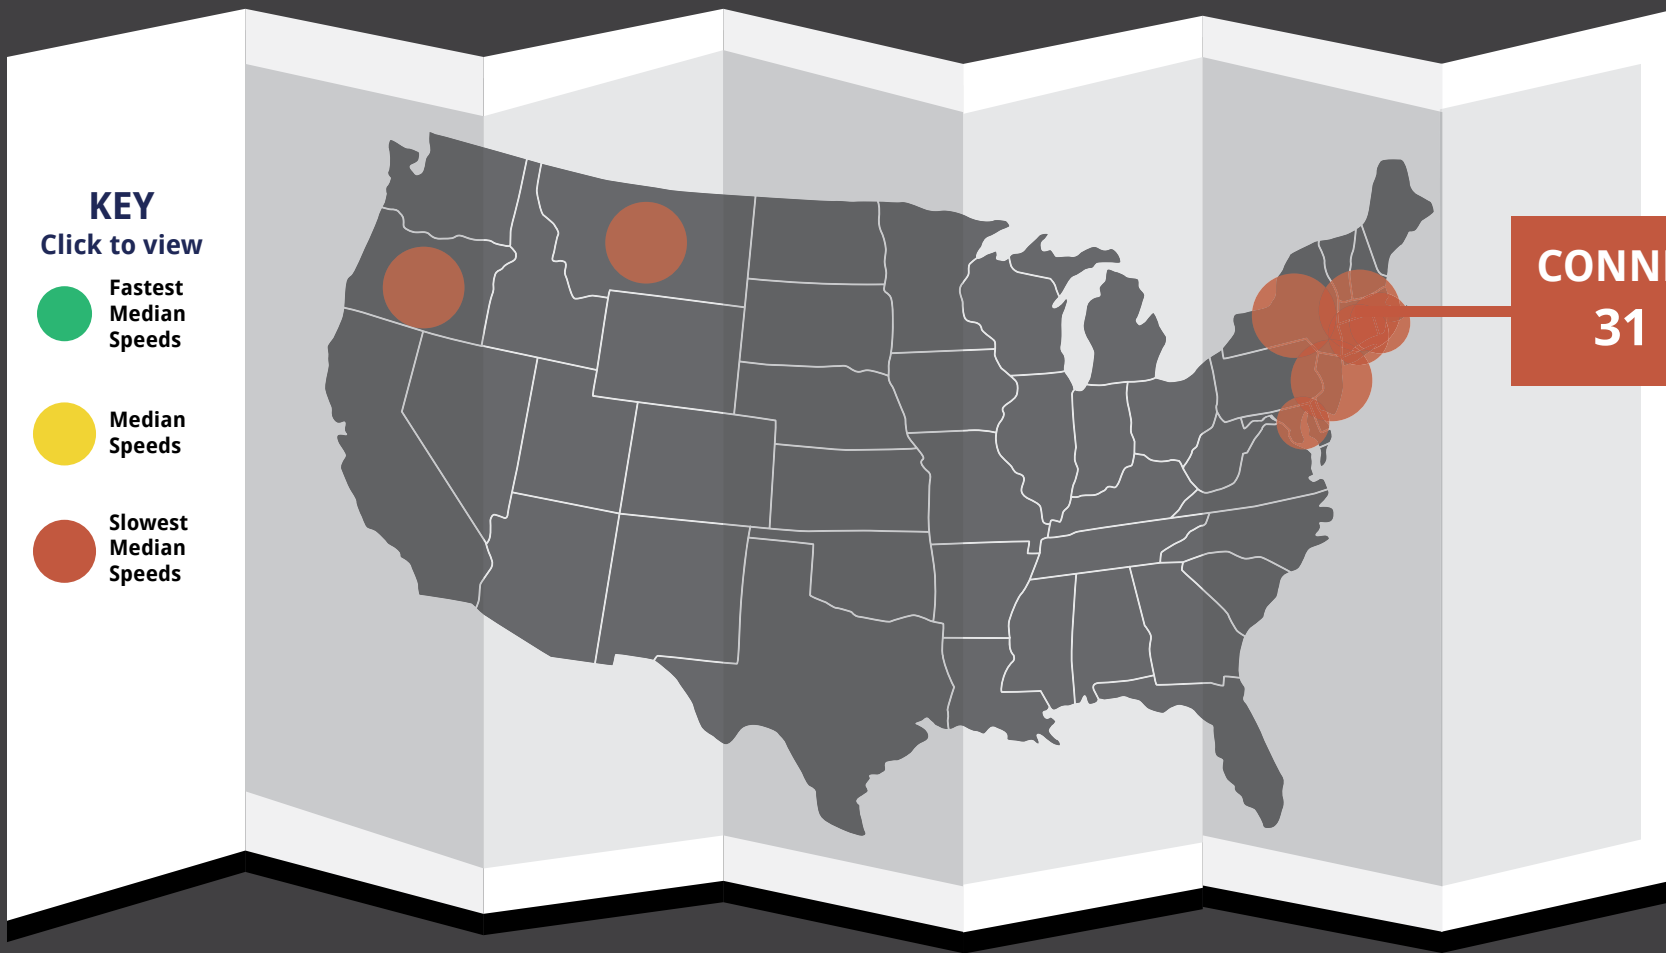

DRIVER  
DEMOGRAPHICS

WHICH STATE  
DRIVES FASTER?

SAFE DRIVING  
TIPS

**MEDIAN SPEED COUNTRYWIDE: 34 MPH**

WATCH THAT  
LEAD FOOT

DRIVER  
DEMOGRAPHICS

WHICH STATE  
DRIVES FASTER?

SAFE DRIVING  
TIPS