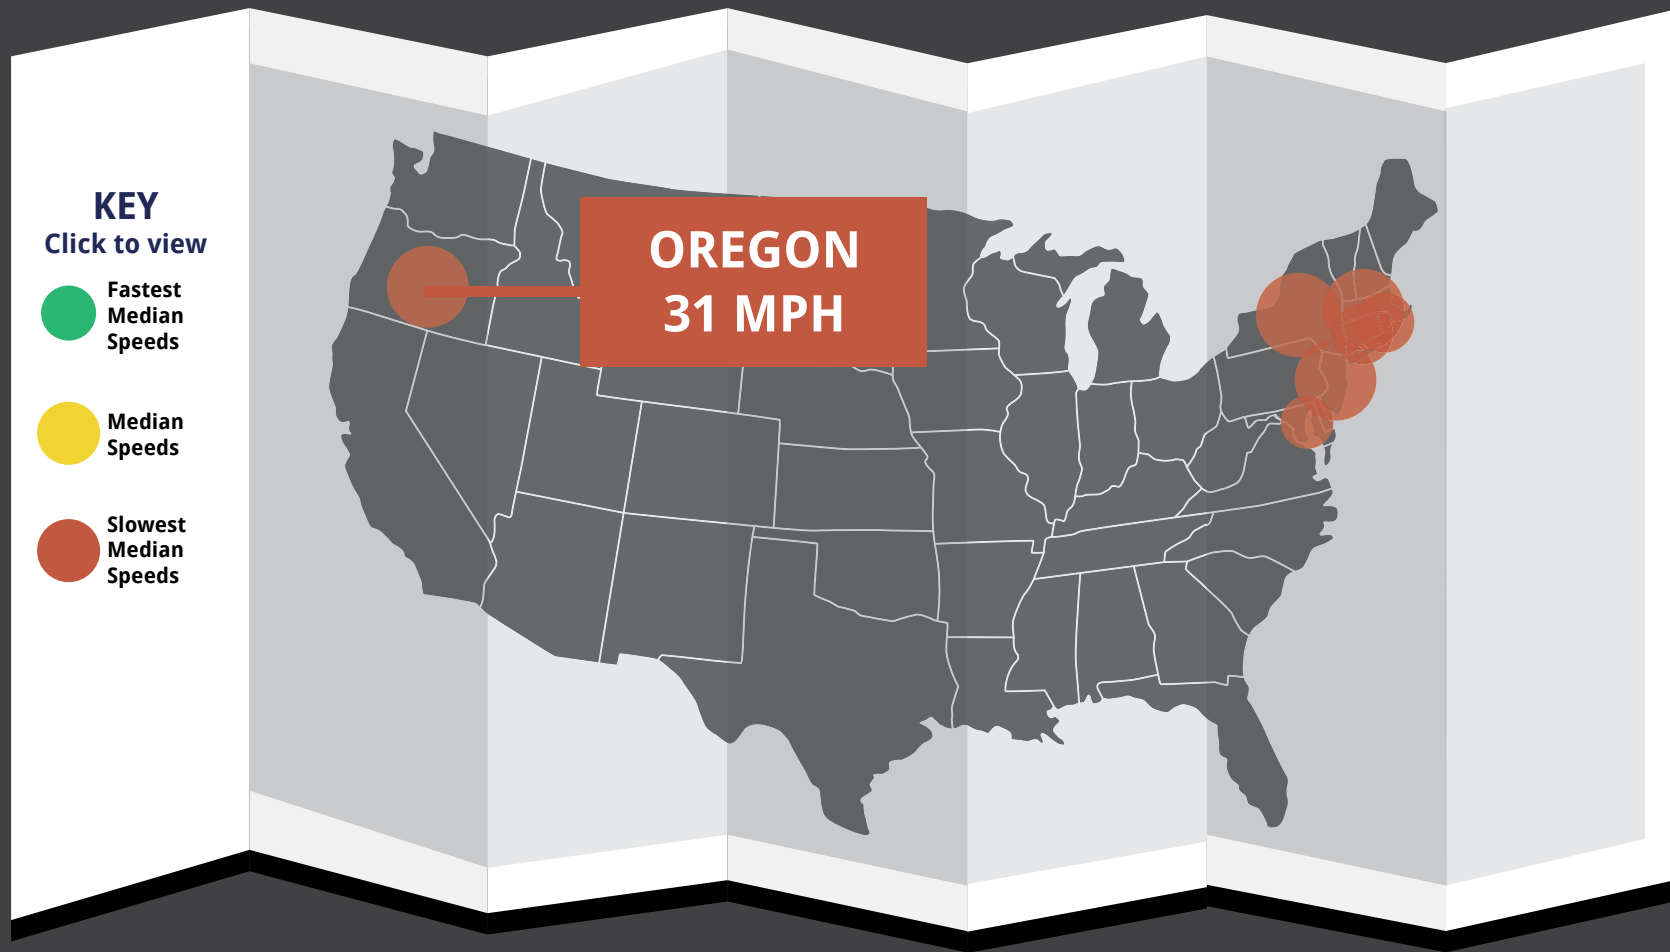

WATCH THAT  
LEAD FOOT

DRIVER  
DEMOGRAPHICS

WHICH STATE  
DRIVES FASTER?

SAFE DRIVING  
TIPS

**MEDIAN SPEED COUNTRYWIDE: 34 MPH**

WATCH THAT LEAD FOOT

DRIVER DEMOGRAPHICS

**WHICH STATE DRIVES FASTER?**

SAFE DRIVING TIPS

**MEDIAN SPEED COUNTRYWIDE: 34 MPH**

WATCH THAT  
LEAD FOOT

DRIVER  
DEMOGRAPHICS

WHICH STATE  
DRIVES FASTER?

SAFE DRIVING  
TIPS

**MEDIAN SPEED COUNTRYWIDE: 34 MPH**

WATCH THAT  
LEAD FOOT