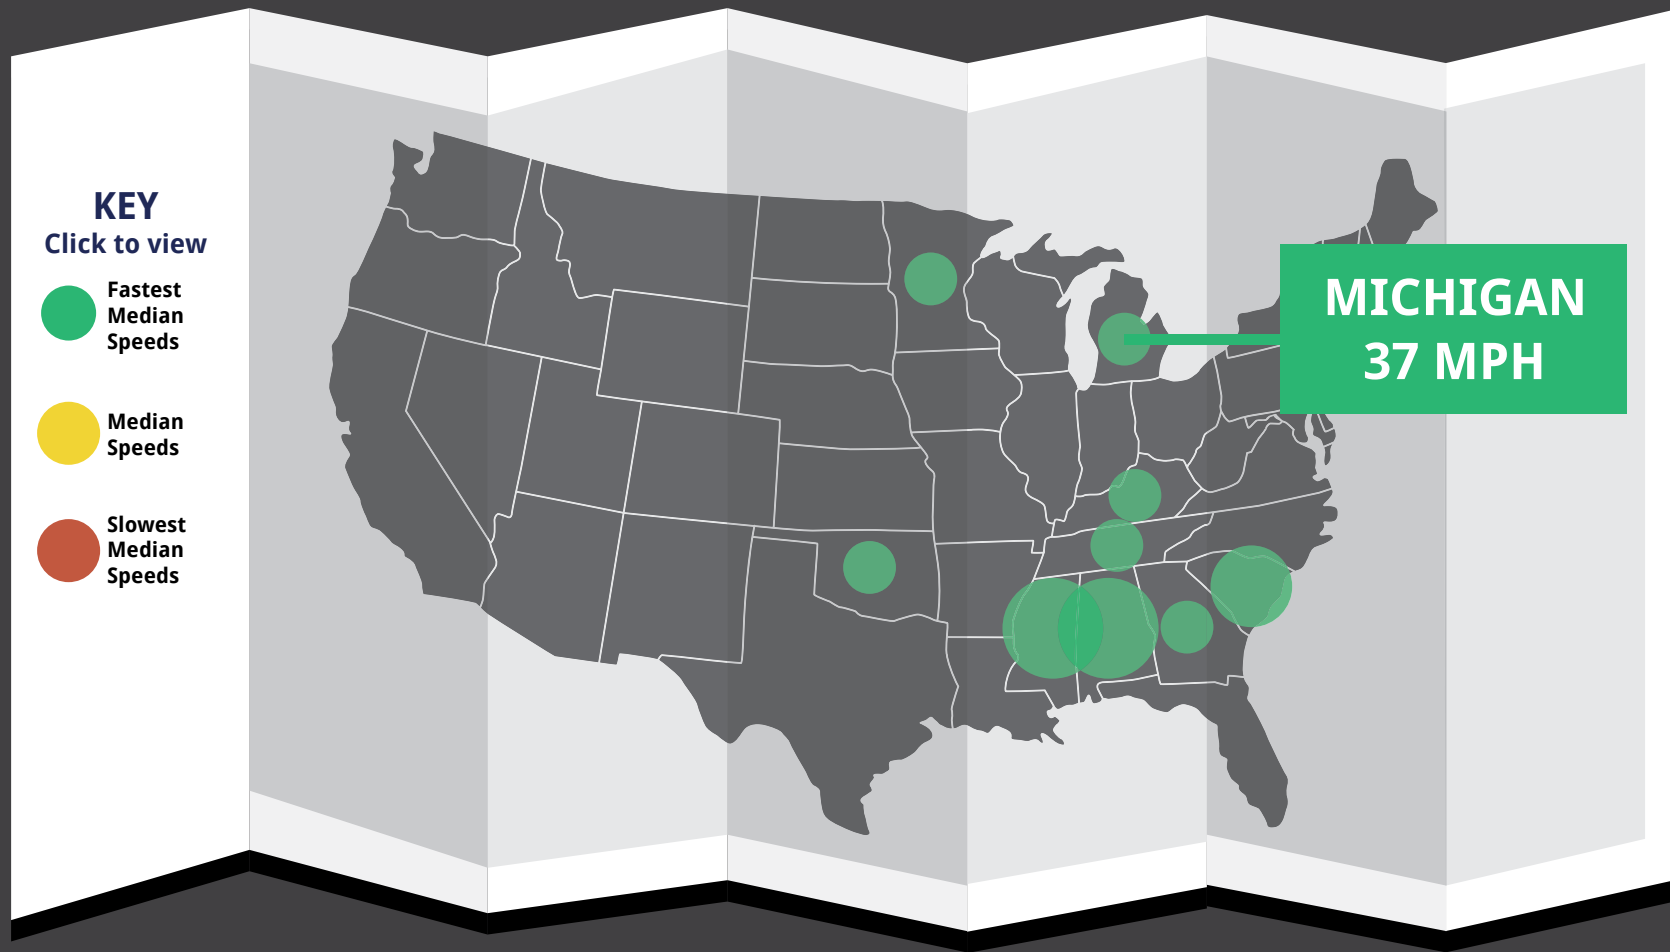

WATCH THAT  
LEAD FOOT

**DRIVER  
DEMOGRAPHICS**

WHICH STATE  
DRIVES FASTER?

SAFE DRIVING  
TIPS

**MEDIAN SPEED COUNTRYWIDE: 34 MPH**

WATCH THAT  
LEAD FOOT

DRIVER  
DEMOGRAPHICS

**WHICH STATE  
DRIVES FASTER?**

SAFE DRIVING  
TIPS

**MEDIAN SPEED COUNTRYWIDE: 34 MPH**

WATCH THAT  
LEAD FOOT

DRIVER  
DEMOGRAPHICS

WHICH STATE  
DRIVES FASTER?

SAFE DRIVING  
TIPS

**MEDIAN SPEED COUNTRYWIDE: 34 MPH**

WATCH THAT  
LEAD FOOT

DRIVER  
DEMOGRAPHICS

WHICH STATE  
DRIVES FASTER?

SAFE DRIVING  
TIPS

**MEDIAN SPEED COUNTRYWIDE: 34 MPH**

WATCH THAT  
LEAD FOOT

DRIVER  
DEMOGRAPHICS

WHICH STATE  
DRIVES FASTER?

SAFE DRIVING  
TIPS