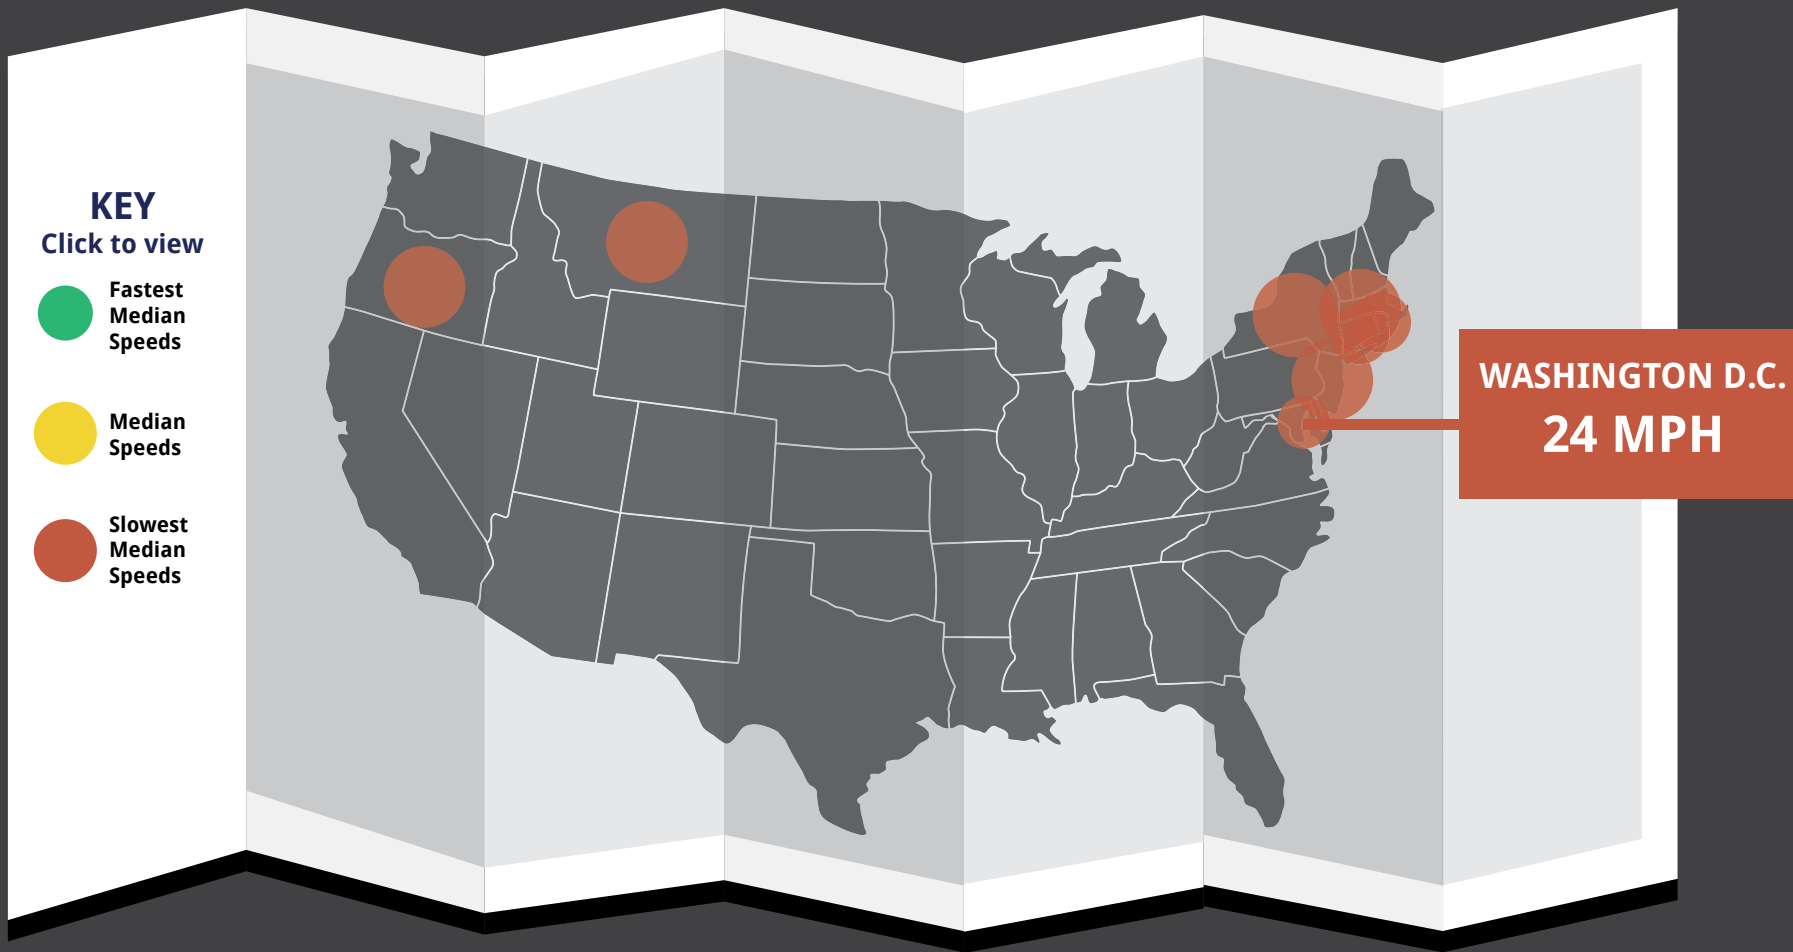

# PROGRESSIVE | WHO DRIVES THE FASTEST?

**MEDIAN SPEED COUNTRYWIDE: 34 MPH**

WATCH THAT  
LEAD FOOT

DRIVER  
DEMOGRAPHICS

WHICH STATE  
DRIVES FASTER?

SAFE DRIVING  
TIPS

**MEDIAN SPEED COUNTRYWIDE: 34 MPH**

WATCH THAT  
LEAD FOOT

DRIVER  
DEMOGRAPHICS

WHICH STATE  
DRIVES FASTER?

SAFE DRIVING  
TIPS