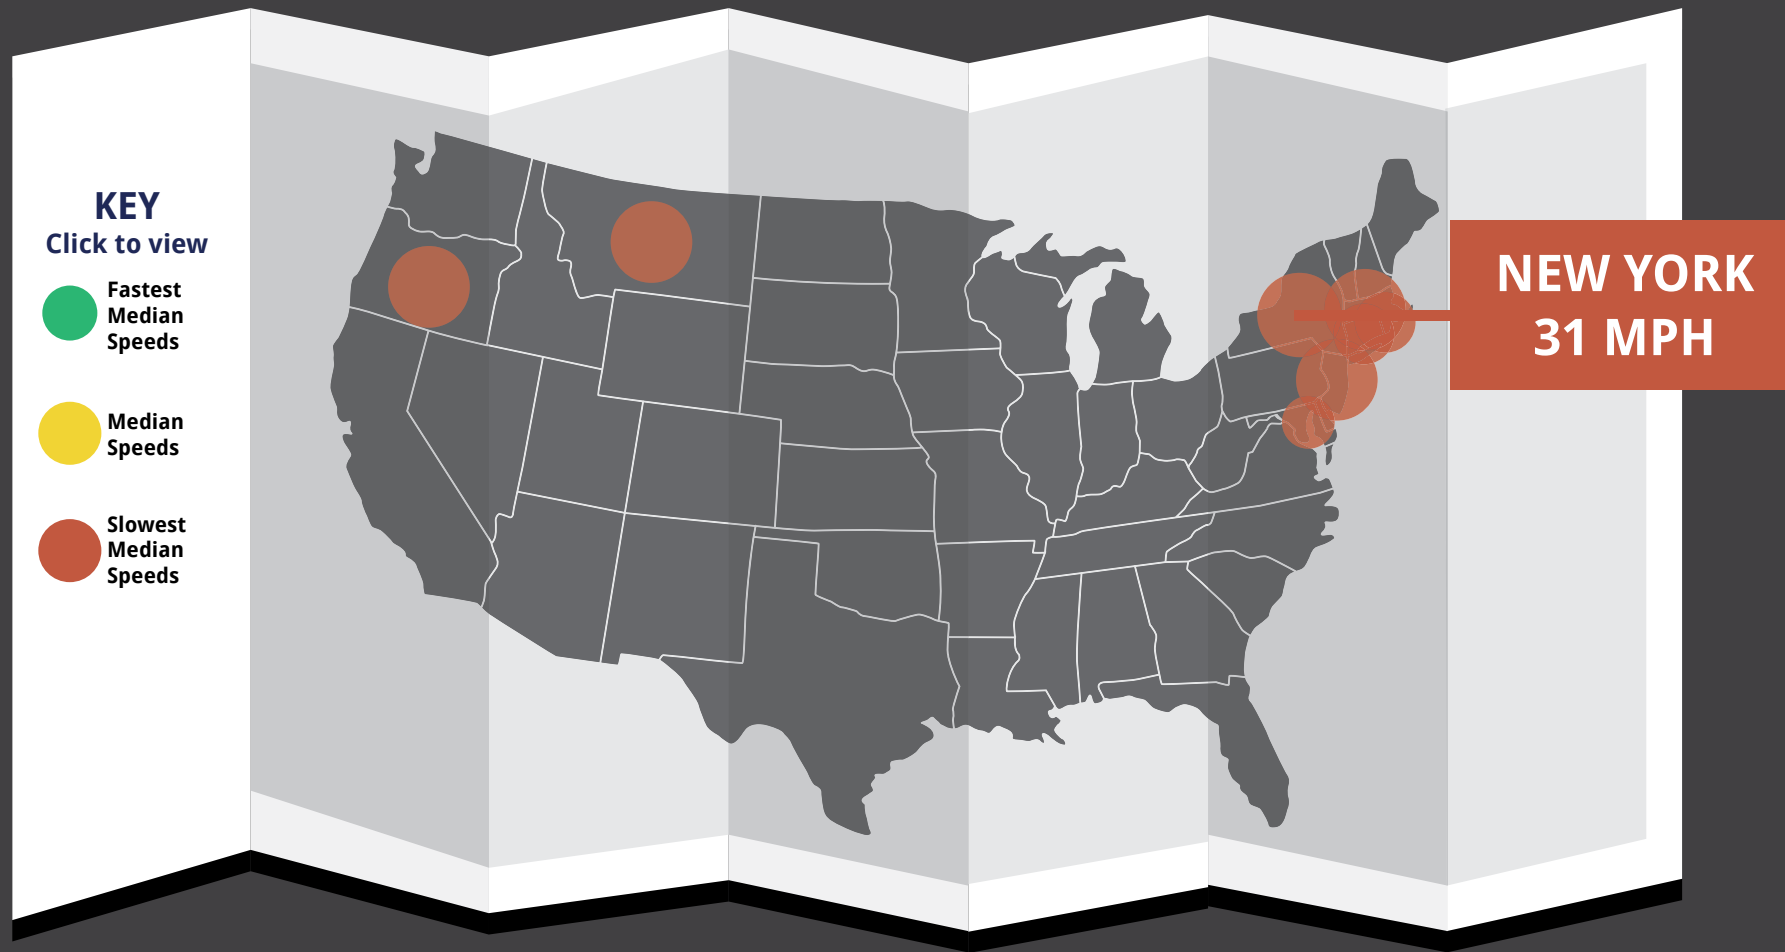

WATCH THAT  
LEAD FOOT

DRIVER  
DEMOGRAPHICS

WHICH STATE  
DRIVES FASTER?

SAFE DRIVING  
TIPS

**MEDIAN SPEED COUNTRYWIDE: 34 MPH**

WATCH THAT LEAD FOOT

DRIVER DEMOGRAPHICS

**WHICH STATE DRIVES FASTER?**

SAFE DRIVING TIPS

**MEDIAN SPEED COUNTRYWIDE: 34 MPH**

WATCH THAT  
LEAD FOOT

DRIVER  
DEMOGRAPHICS

WHICH STATE  
DRIVES FASTER?

SAFE DRIVING  
TIPS

**MEDIAN SPEED COUNTRYWIDE: 34 MPH**

WATCH THAT  
LEAD FOOT

DRIVER  
DEMOGRAPHICS

WHICH STATE  
DRIVES FASTER?

SAFE DRIVING  
TIPS

**MEDIAN SPEED COUNTRYWIDE: 34 MPH**

WATCH THAT  
LEAD FOOT

DRIVER  
DEMOGRAPHICS

WHICH STATE  
DRIVES FASTER?

SAFE DRIVING  
TIPS