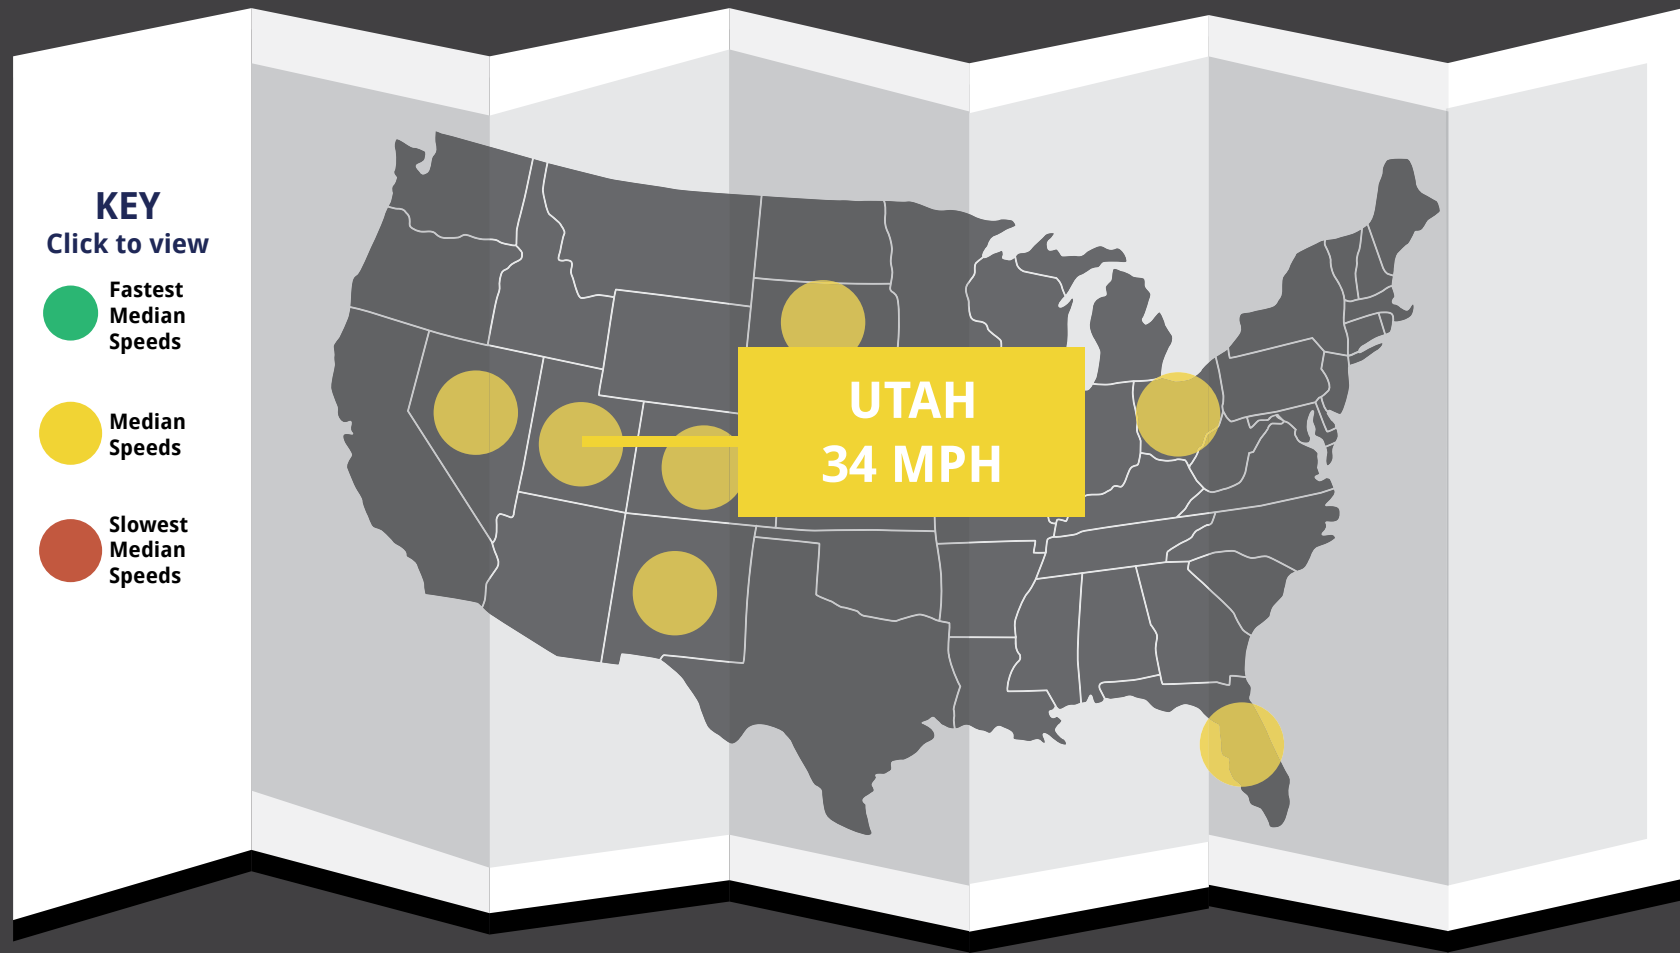

PROGRESSIVE | WHO DRIVES THE FASTEST?

MEDIAN SPEED COUNTRYWIDE: 34 MPH

WATCH THAT
LEAD FOOT

DRIVER
DEMOGRAPHICS

WHICH STATE
DRIVES FASTER?

SAFE DRIVING
TIPS