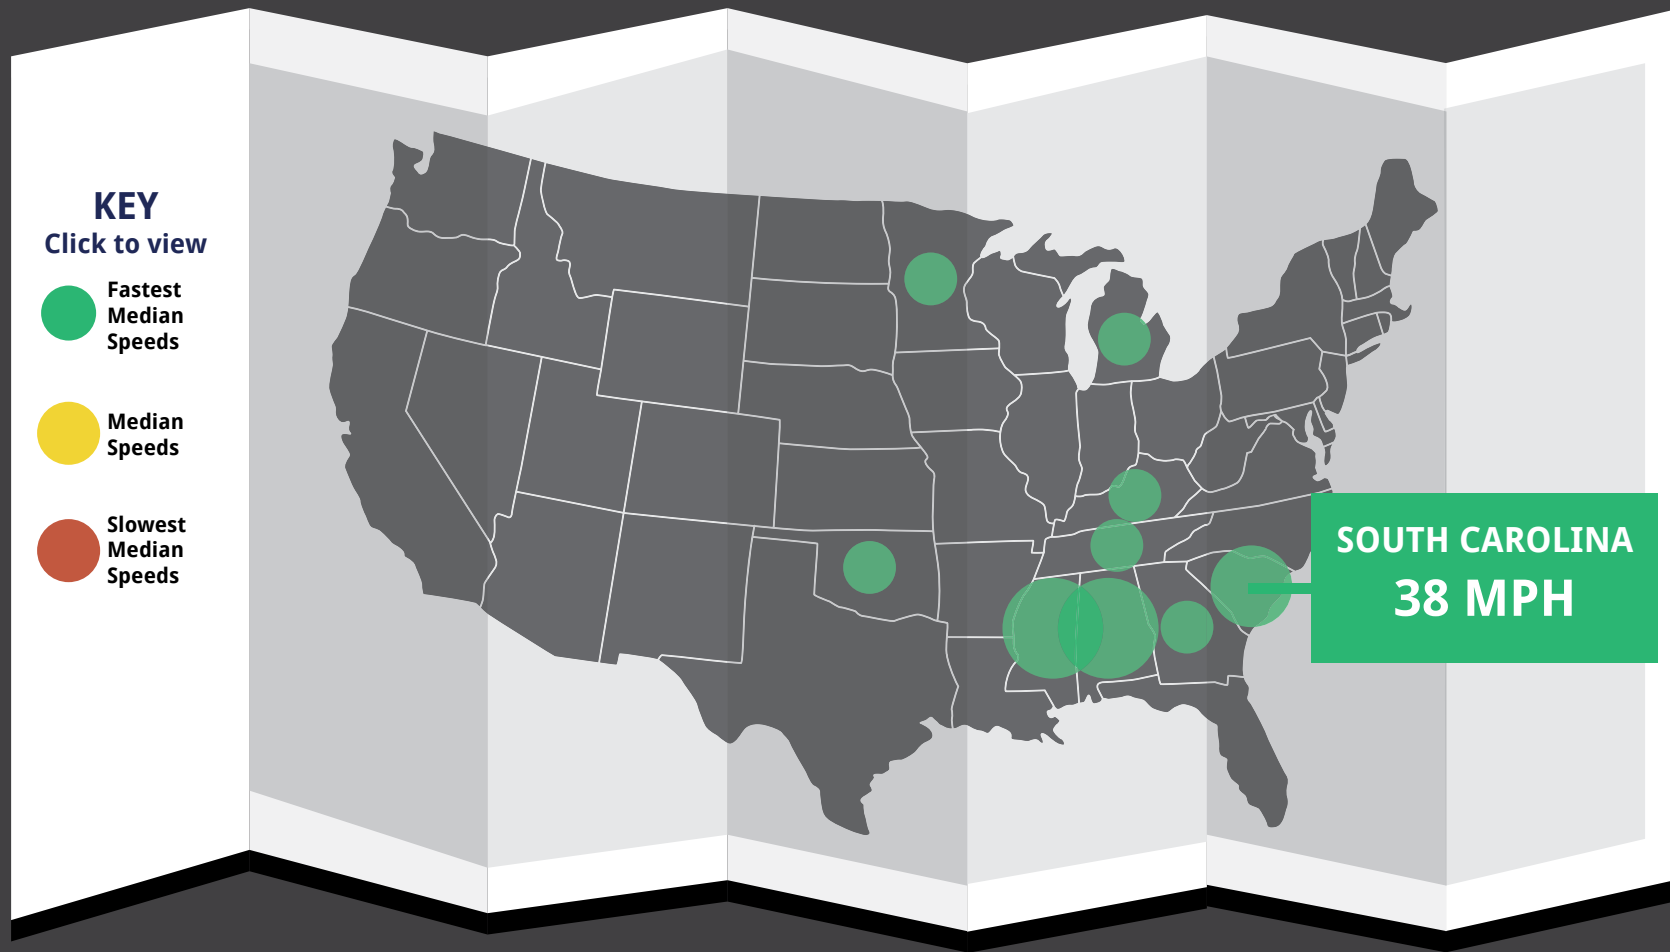

# WHO DRIVES THE FASTEST?

**MEDIAN SPEED COUNTRYWIDE: 34 MPH**

WATCH THAT  
LEAD FOOT

DRIVER  
DEMOGRAPHICS

WHICH STATE  
DRIVES FASTER?

SAFE DRIVING  
TIPS

**MEDIAN SPEED COUNTRYWIDE: 34 MPH**

WATCH THAT  
LEAD FOOT

DRIVER  
DEMOGRAPHICS

WHICH STATE  
DRIVES FASTER?

SAFE DRIVING  
TIPS

WATCH THAT  
LEAD FOOT

DRIVER  
DEMOGRAPHICS

WHICH STATE  
DRIVES FASTER?

SAFE DRIVING  
TIPS

**MEDIAN SPEED COUNTRYWIDE: 34 MPH**

WATCH THAT  
LEAD FOOT

DRIVER  
DEMOGRAPHICS

WHICH STATE  
DRIVES FASTER?

SAFE DRIVING  
TIPS

**MEDIAN SPEED COUNTRYWIDE: 34 MPH**

WATCH THAT  
LEAD FOOT

DRIVER  
DEMOGRAPHICS

**WHICH STATE  
DRIVES FASTER?**