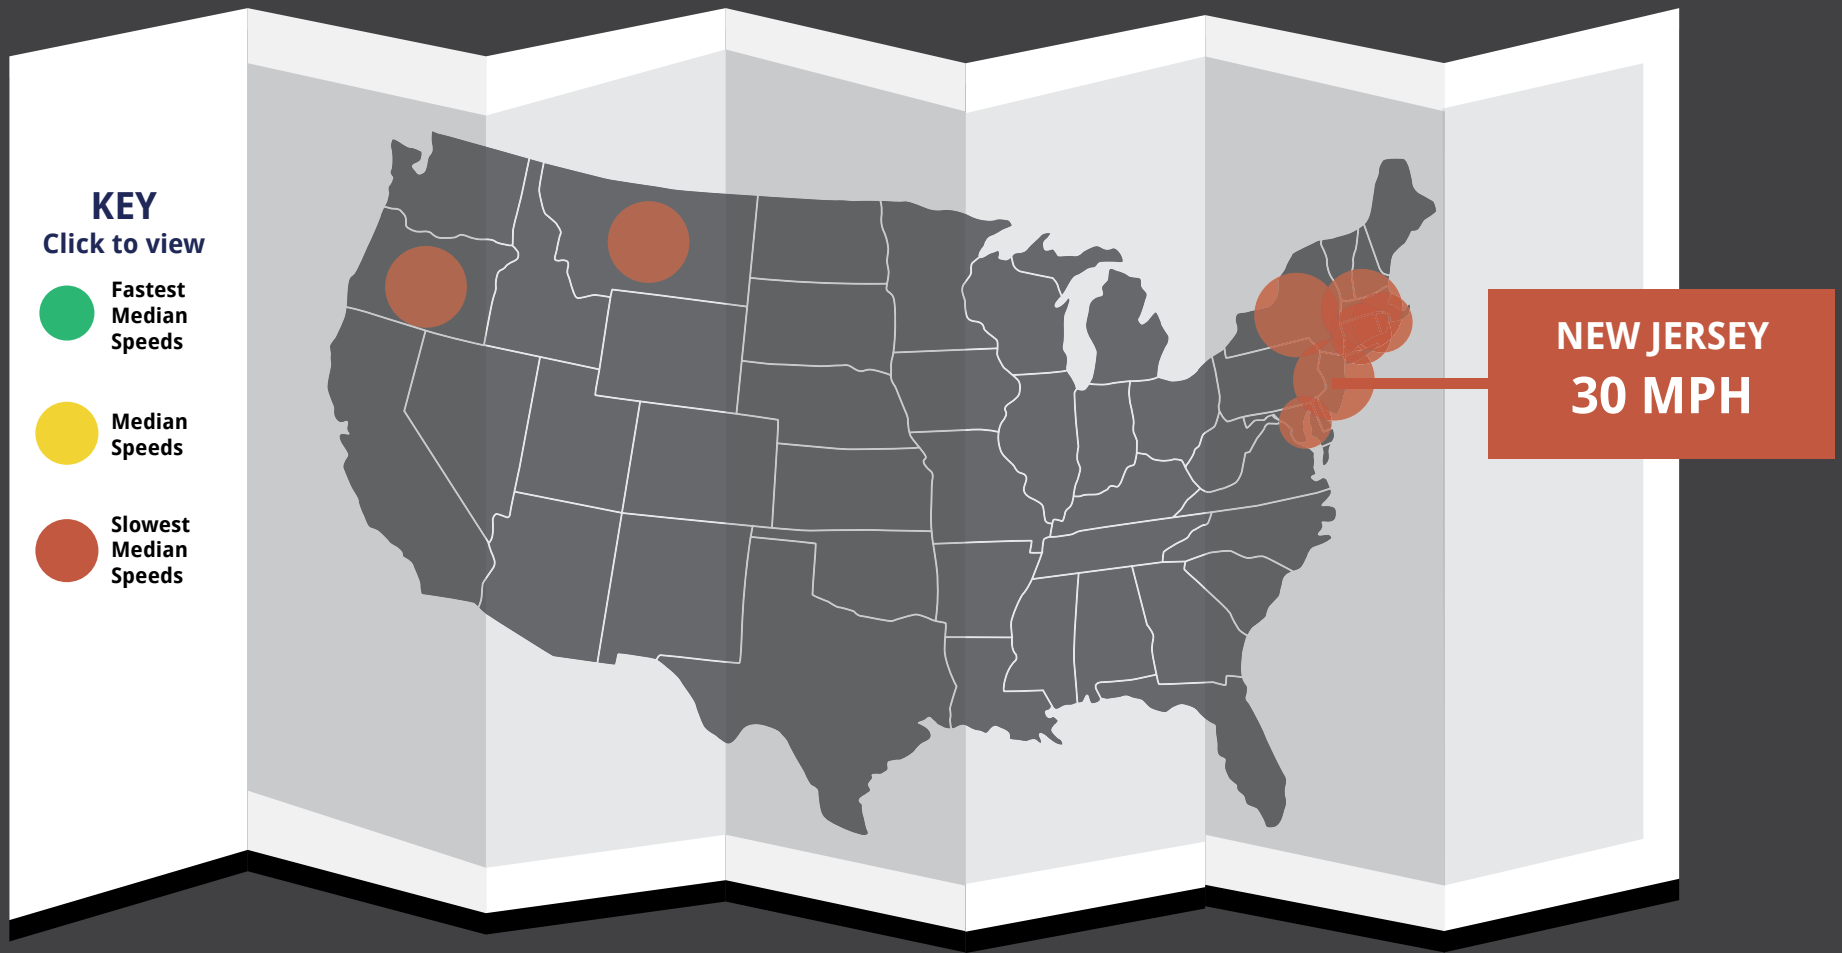

PROGRESSIVE | WHO DRIVES THE FASTEST?

MEDIAN SPEED COUNTRYWIDE: 34 MPH

WATCH THAT
LEAD FOOT

DRIVER
DEMOGRAPHICS

WHICH STATE
DRIVES FASTER?

SAFE DRIVING
TIPS