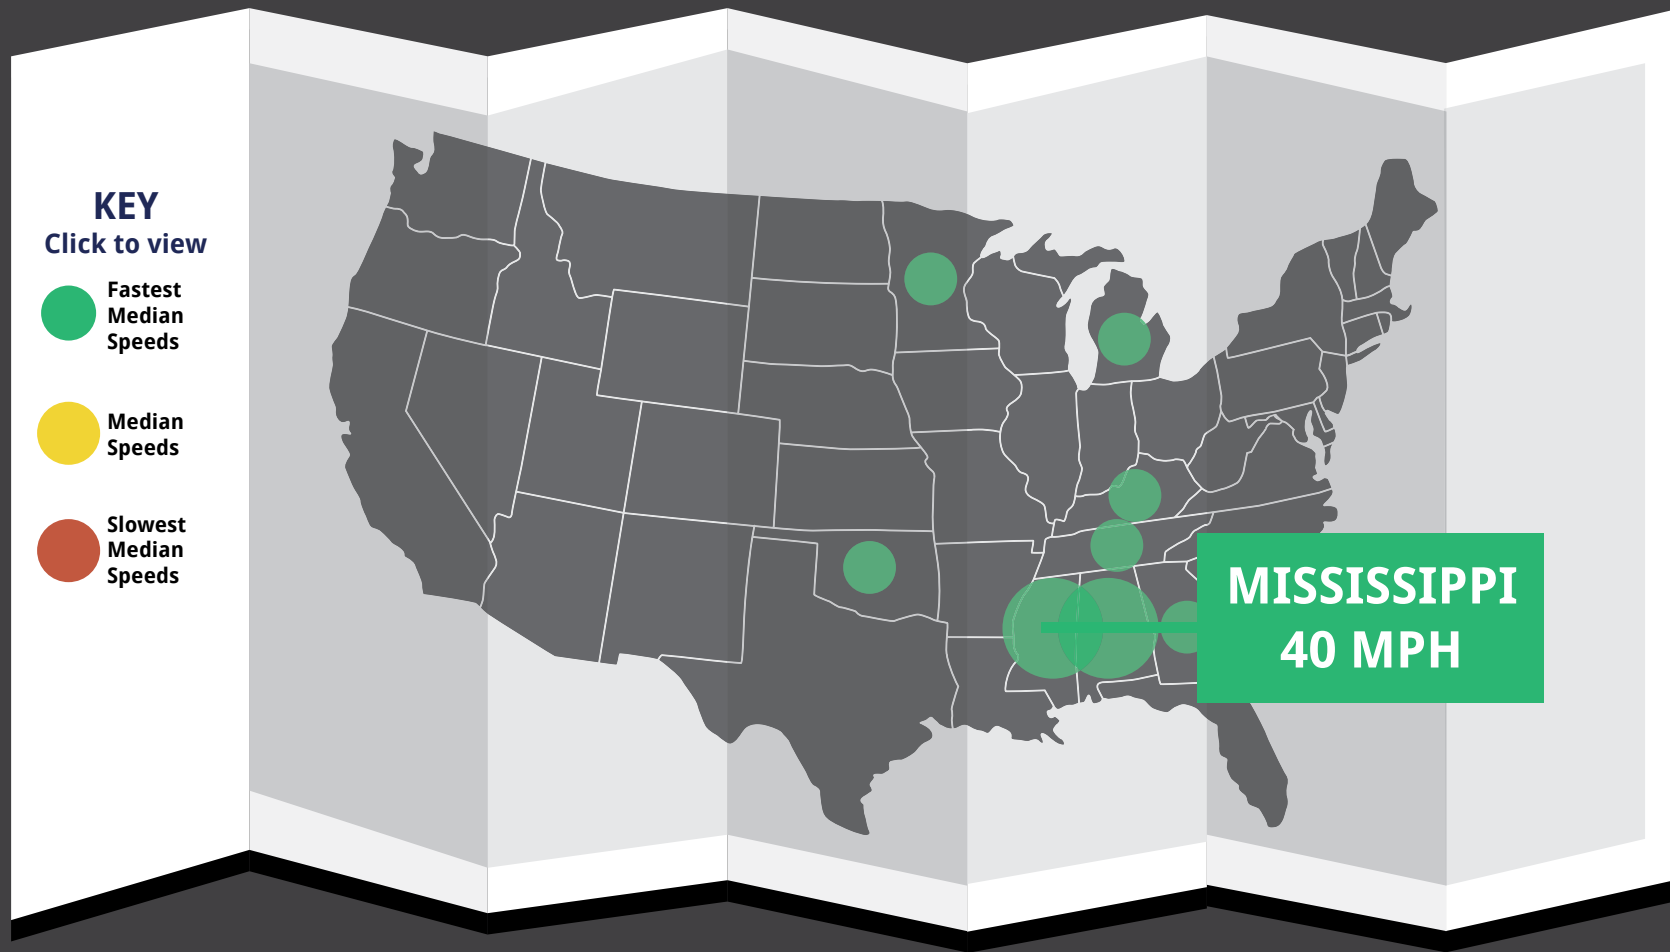

DRIVER  
DEMOGRAPHICS

WHICH STATE  
DRIVES FASTER?

SAFE DRIVING  
TIPS

**MEDIAN SPEED COUNTRYWIDE: 34 MPH**

WATCH THAT  
LEAD FOOT

DRIVER  
DEMOGRAPHICS

WHICH STATE  
DRIVES FASTER?

SAFE DRIVING  
TIPS

**MEDIAN SPEED COUNTRYWIDE: 34 MPH**

WATCH THAT  
LEAD FOOT

DRIVER  
DEMOGRAPHICS

WHICH STATE  
DRIVES FASTER?

SAFE DRIVING  
TIPS

**MEDIAN SPEED COUNTRYWIDE: 34 MPH**

WATCH THAT  
LEAD FOOT

DRIVER  
DEMOGRAPHICS

WHICH STATE  
DRIVES FASTER?

SAFE DRIVING  
TIPS

**MEDIAN SPEED COUNTRYWIDE: 34 MPH**

WATCH THAT  
LEAD FOOT

DRIVER  
DEMOGRAPHICS

WHICH STATE  
DRIVES FASTER?

SAFE DRIVING  
TIPS