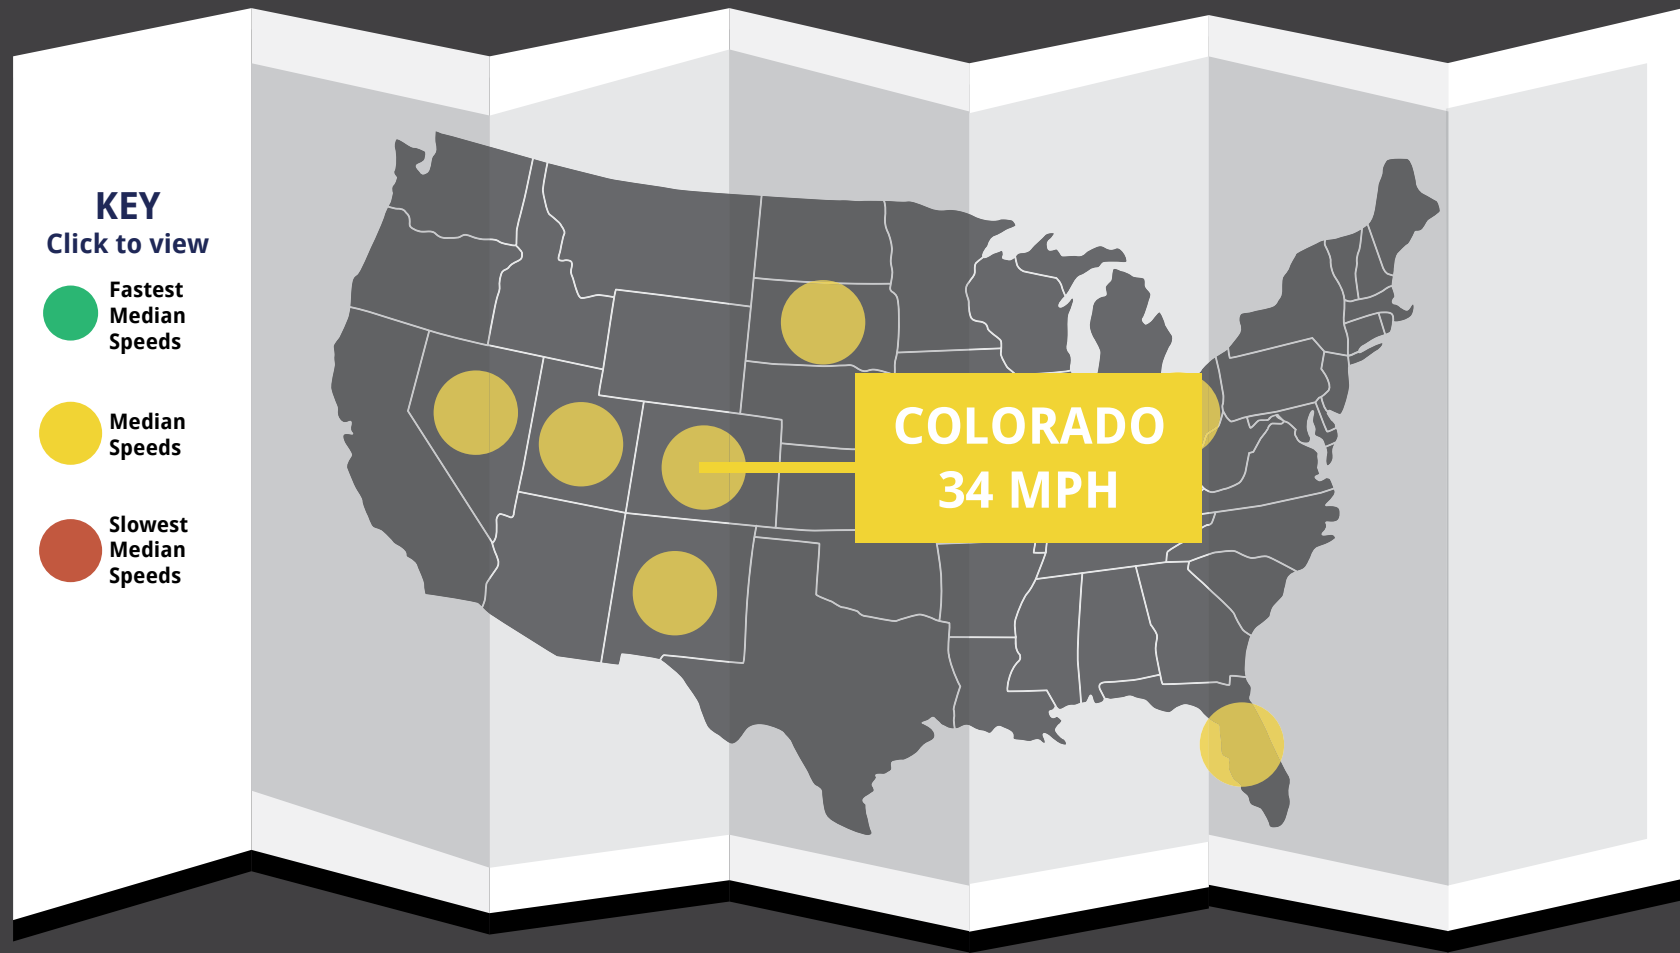

PROGRESSIVE | WHO DRIVES THE FASTEST?

MEDIAN SPEED COUNTRYWIDE: 34 MPH

WATCH THAT
LEAD FOOT

DRIVER
DEMOGRAPHICS

WHICH STATE
DRIVES FASTER?

SAFE DRIVING
TIPS