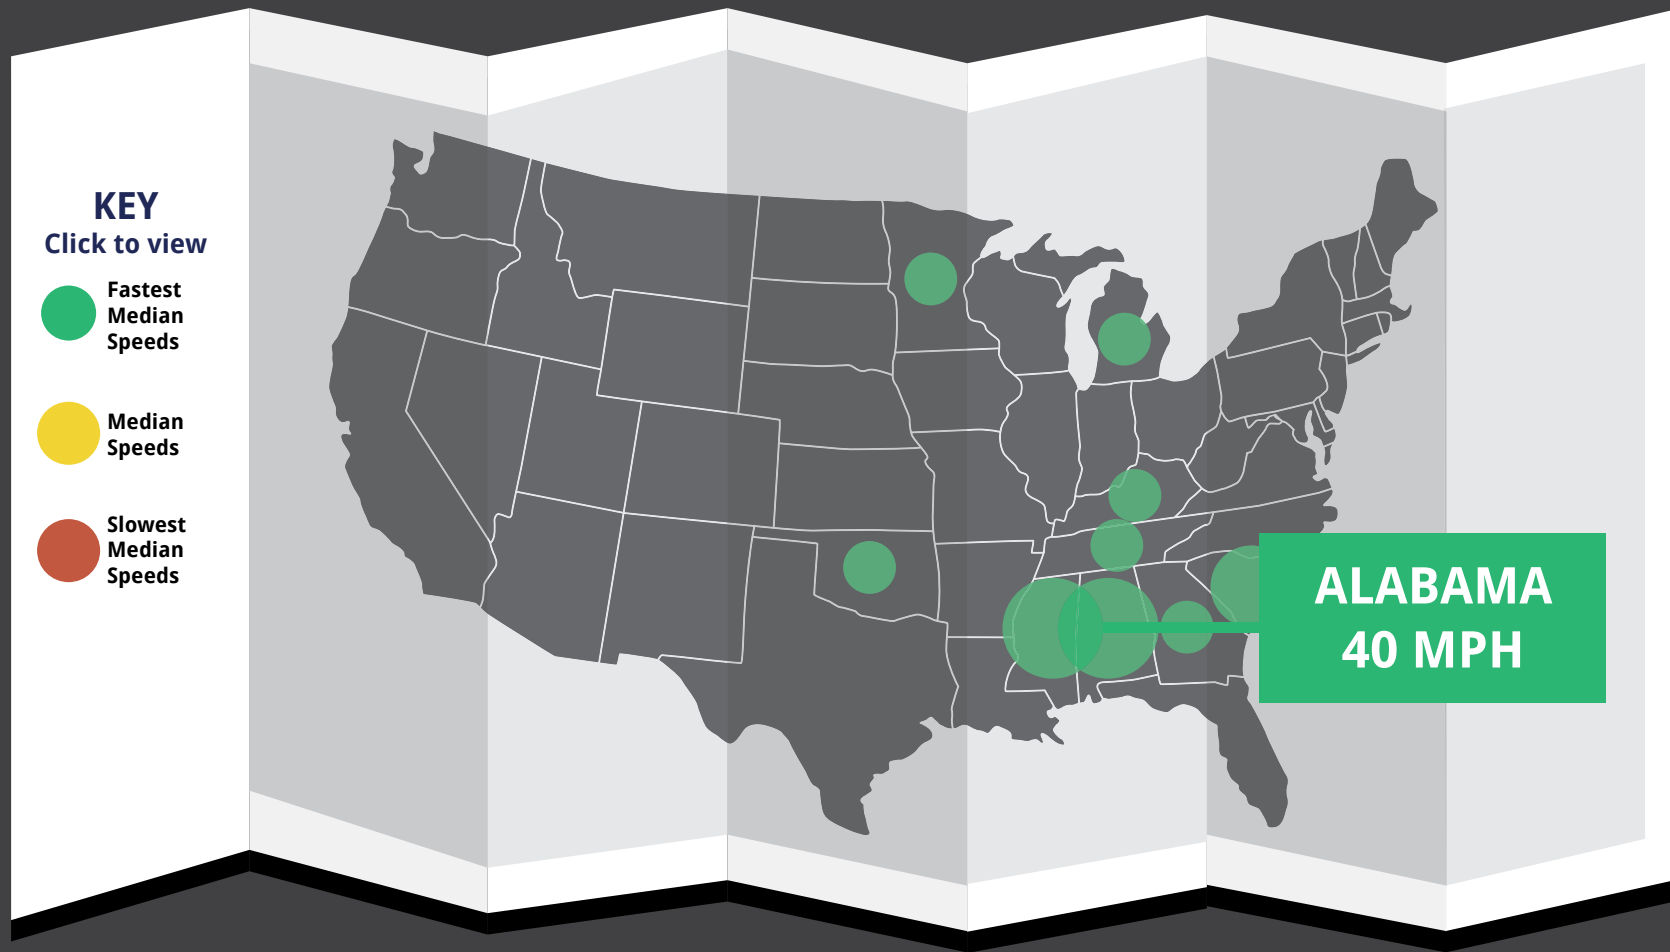

DRIVER  
DEMOGRAPHICS

WHICH STATE  
DRIVES FASTER?

SAFE DRIVING  
TIPS

**MEDIAN SPEED COUNTRYWIDE: 34 MPH**

WATCH THAT  
LEAD FOOT

DRIVER  
DEMOGRAPHICS

WHICH STATE  
DRIVES FASTER?

SAFE DRIVING  
TIPS

**MEDIAN SPEED COUNTRYWIDE: 34 MPH**

WATCH THAT  
LEAD FOOT

DRIVER  
DEMOGRAPHICS

WHICH STATE  
DRIVES FASTER?

SAFE DRIVING  
TIPS

**MEDIAN SPEED COUNTRYWIDE: 34 MPH**

WATCH THAT  
LEAD FOOT

DRIVER  
DEMOGRAPHICS

WHICH STATE  
DRIVES FASTER?

SAFE DRIVING  
TIPS

**MEDIAN SPEED COUNTRYWIDE: 34 MPH**

WATCH THAT  
LEAD FOOT

DRIVER  
DEMOGRAPHICS

WHICH STATE  
DRIVES FASTER?

SAFE DRIVING  
TIPS