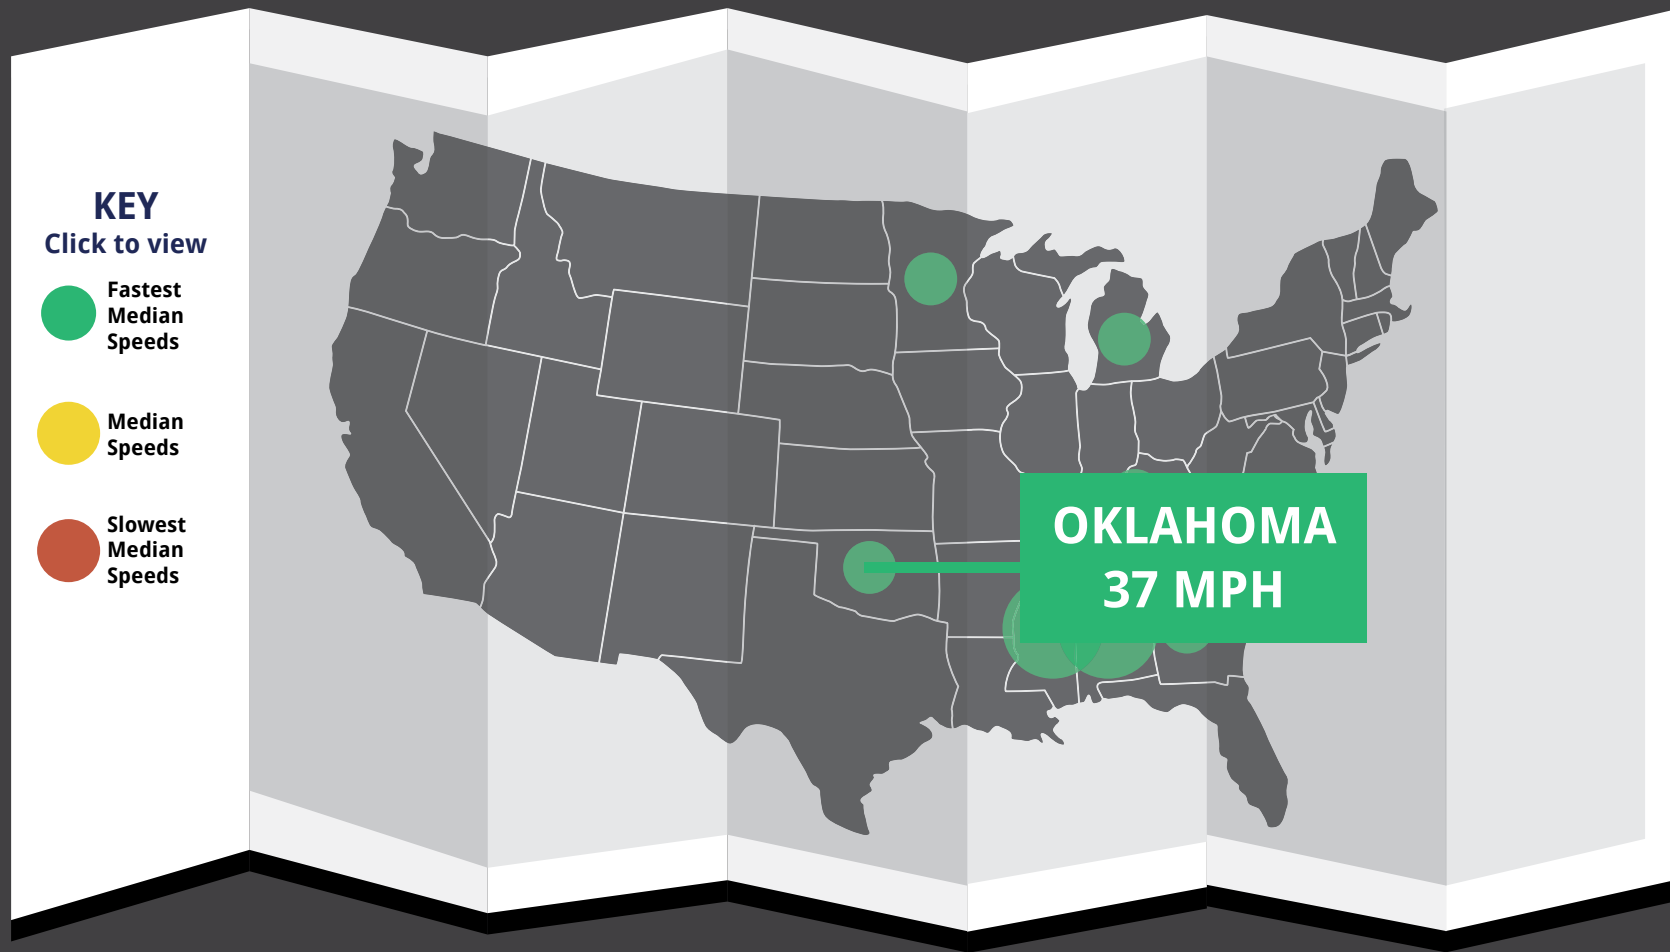

# WHO DRIVES THE FASTEST?

**MEDIAN SPEED COUNTRYWIDE: 34 MPH**

WATCH THAT  
LEAD FOOT

DRIVER  
DEMOGRAPHICS

WHICH STATE  
DRIVES FASTER?

SAFE DRIVING  
TIPS

**MEDIAN SPEED COUNTRYWIDE: 34 MPH**

WATCH THAT  
LEAD FOOT

DRIVER  
DEMOGRAPHICS

WHICH STATE  
DRIVES FASTER?

SAFE DRIVING  
TIPS

WATCH THAT  
LEAD FOOT

DRIVER  
DEMOGRAPHICS

WHICH STATE  
DRIVES FASTER?

SAFE DRIVING  
TIPS

**MEDIAN SPEED COUNTRYWIDE: 34 MPH**