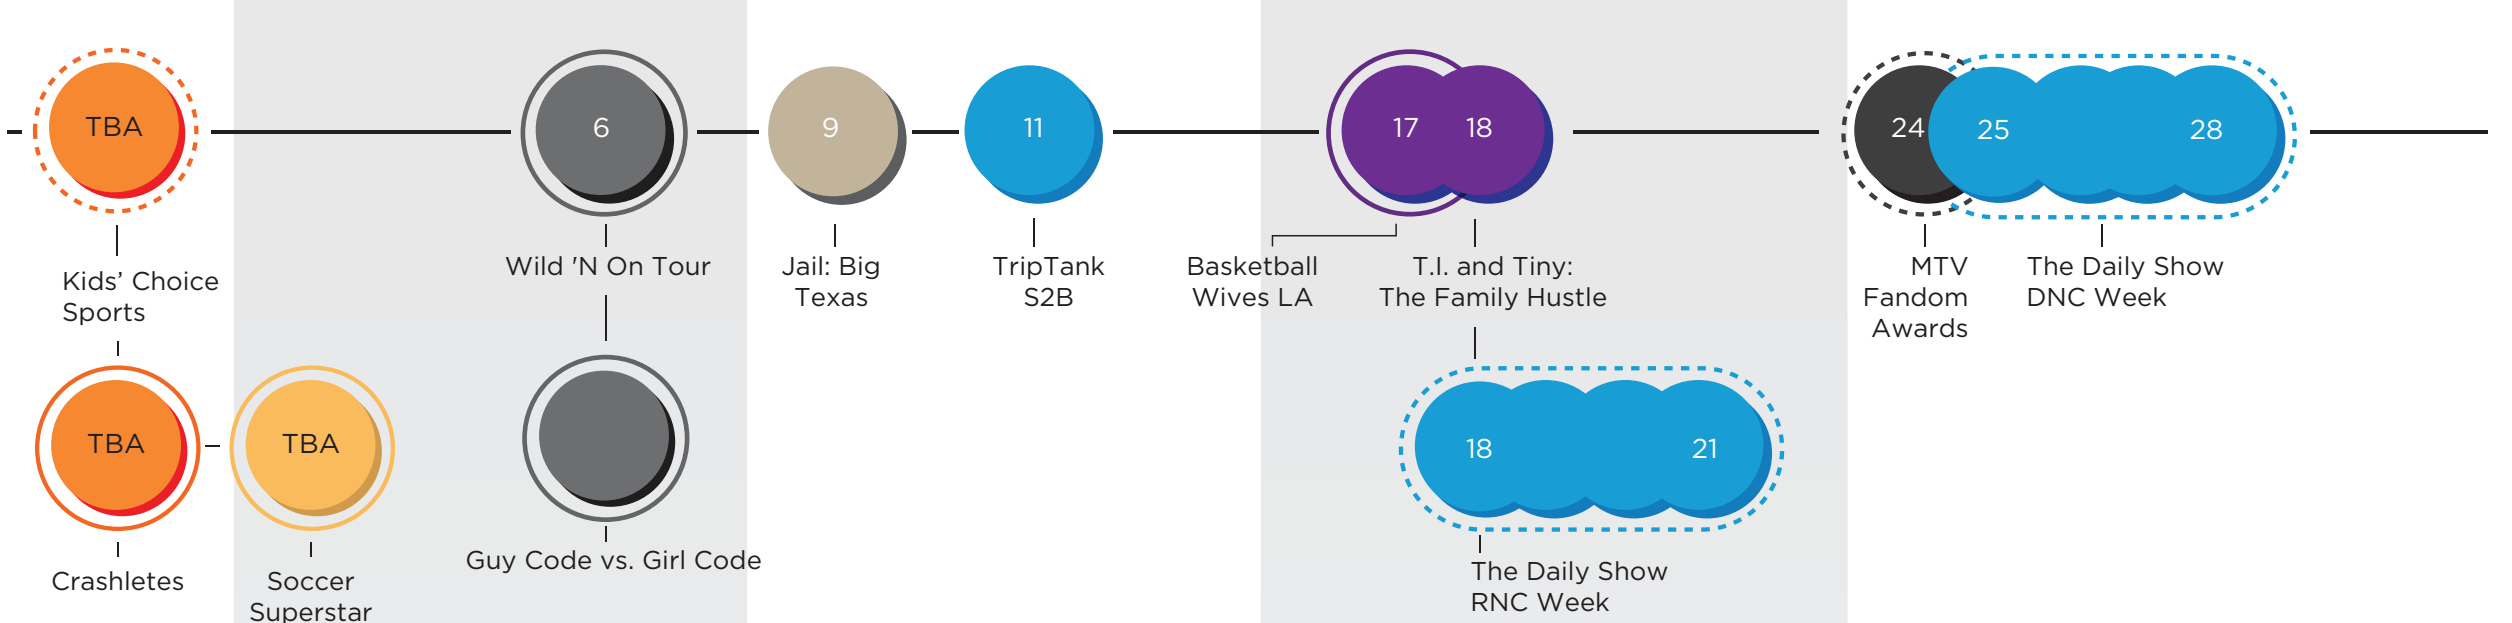

VIACOM'S UPCOMING PREMIERES

● BET
 ● CENTRIC
 ● CMT
 ● COMEDY CENTRAL
 ● LOGO
 ● MTV
 ● MTV2
 ● NICKELODEON
 ● NICKTOONS
 ● SPIKE
 ● TV LAND
 ● VH1

● NEW SERIES
 ● SPECIAL

MAY

JUNE

JULY

AUGUST

* Working title

1ST WEEK

2ND WEEK

3RD WEEK

4TH WEEK