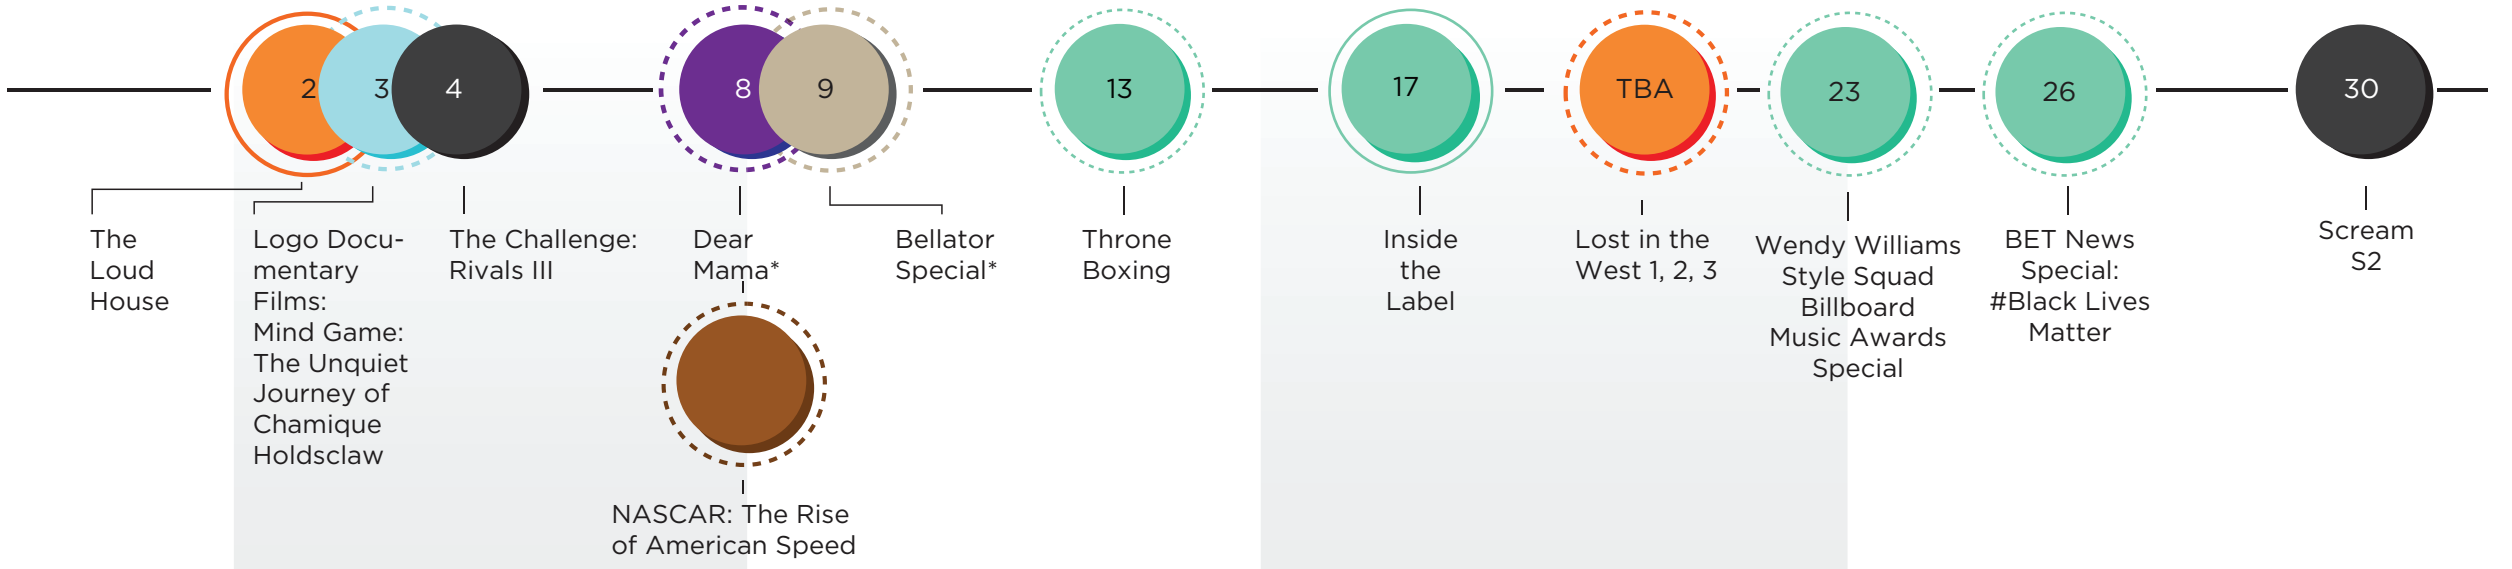

VIACOM'S UPCOMING PREMIERES

● BET
 ● CENTRIC
 ● CMT
 ● COMEDY CENTRAL
 ● LOGO
 ● MTV
 ● MTV2
 ● NICKELODEON
 ● NICKTOONS
 ● SPIKE
 ● TV LAND
 ● VH1

● NEW SERIES
 ● SPECIAL

MAY

JUNE

JULY

AUGUST

* Working title

1ST WEEK

2ND WEEK

3RD WEEK

4TH WEEK