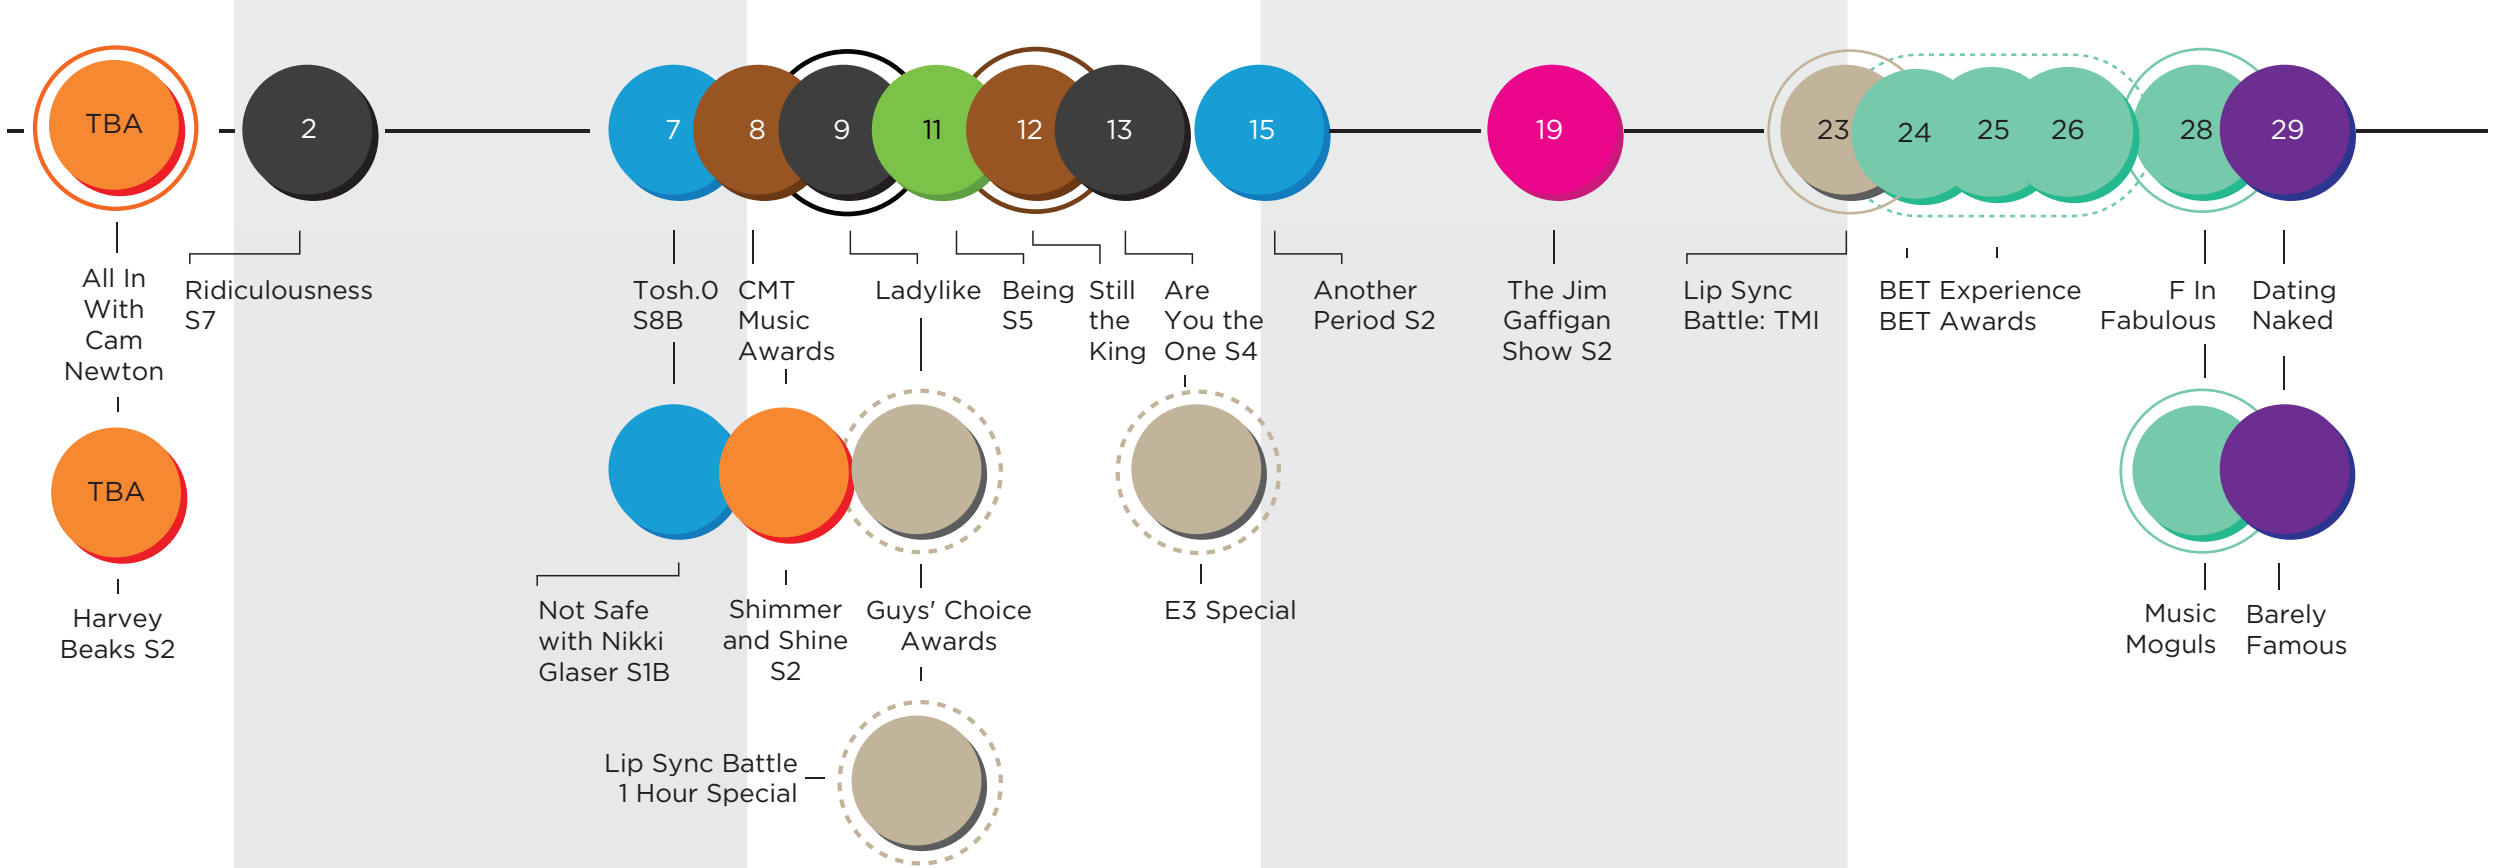

VIACOM'S UPCOMING PREMIERES

● BET
 ● CENTRIC
 ● CMT
 ● COMEDY CENTRAL
 ● LOGO
 ● MTV
 ● MTV2
 ● NICKELODEON
 ● NICKTOONS
 ● SPIKE
 ● TV LAND
 ● VH1

● NEW SERIES
 ● SPECIAL

MAY

JUNE

JULY

AUGUST

* Working title

1ST WEEK

2ND WEEK

3RD WEEK

4TH WEEK