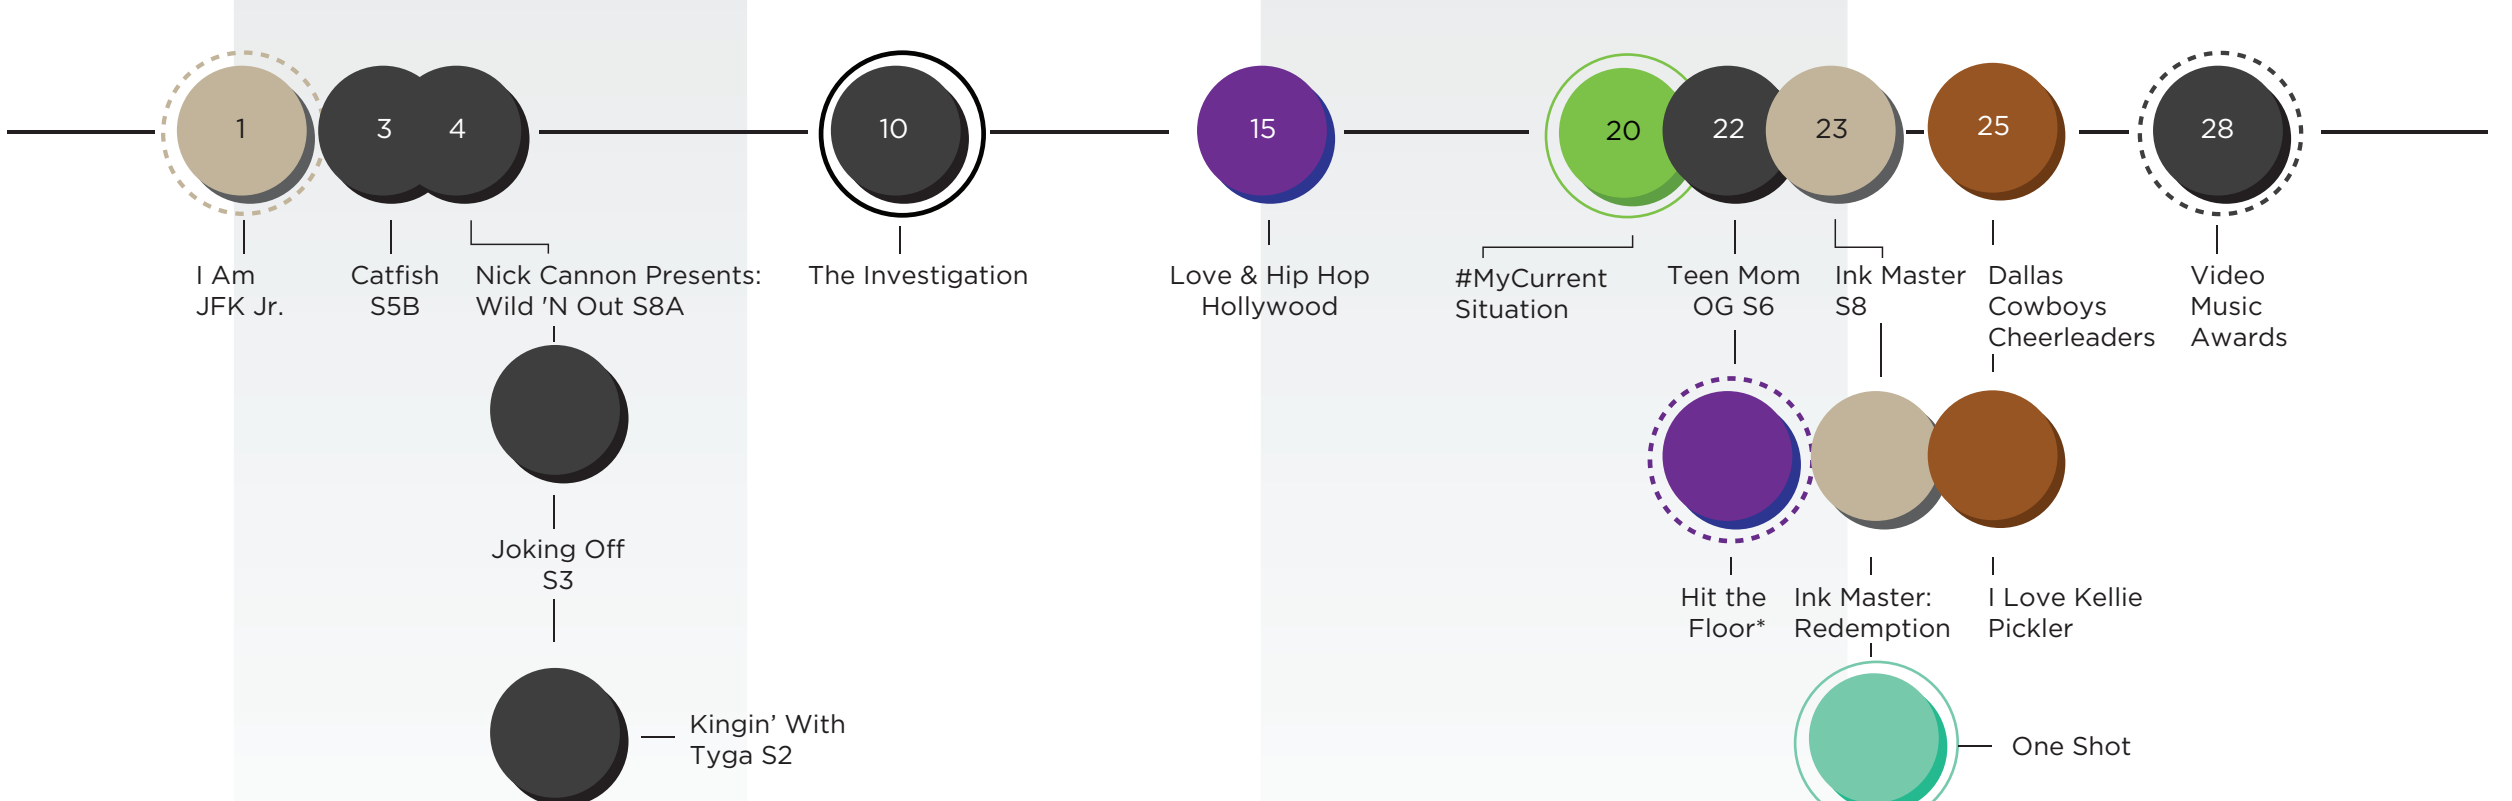

VIACOM'S UPCOMING PREMIERES

● BET
 ● CENTRIC
 ● CMT
 ● COMEDY CENTRAL
 ● LOGO
 ● MTV
 ● MTV2
 ● NICKELODEON
 ● NICKTOONS
 ● SPIKE
 ● TV LAND
 ● VH1

● NEW SERIES
 ● SPECIAL

MAY

JUNE

JULY

AUGUST

* Working title

1ST WEEK

2ND WEEK

3RD WEEK

4TH WEEK