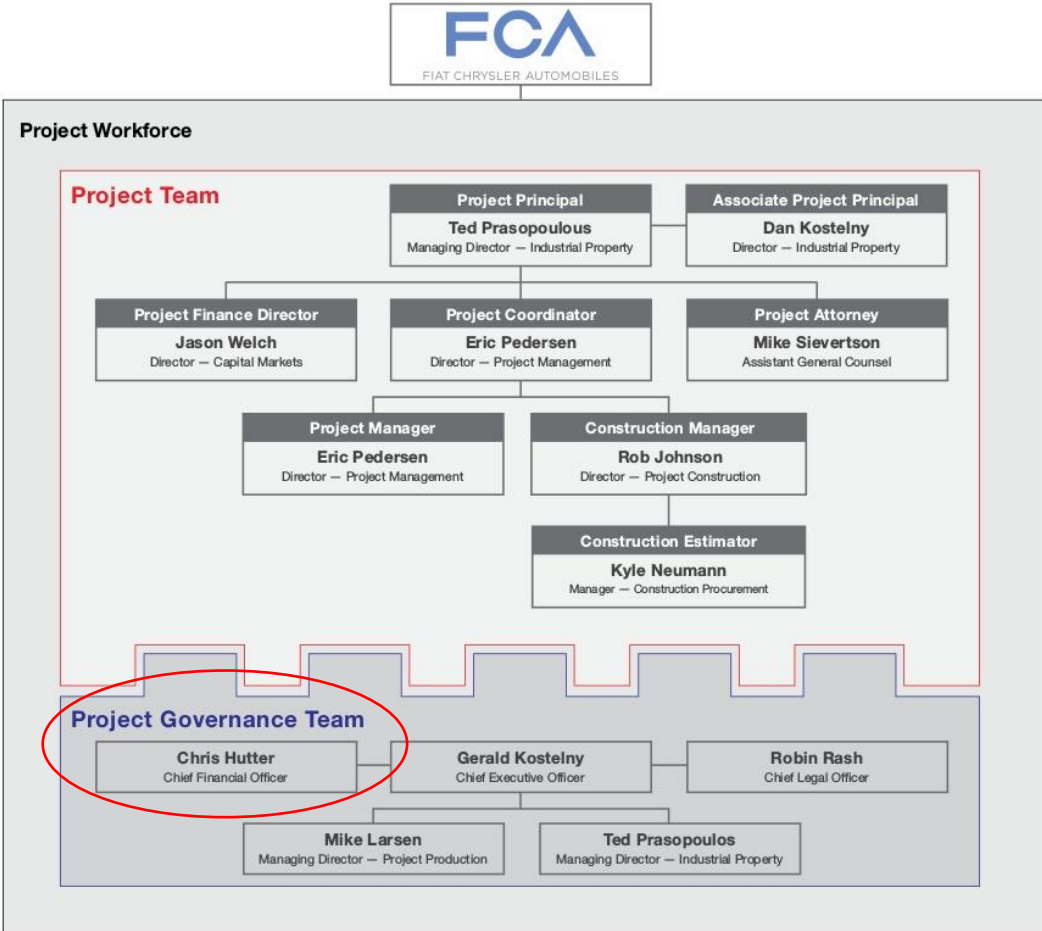

Project Workforce

Recommends Shareholders

Sign, Date and Promptly Return the enclosed BLUE Proxy Card