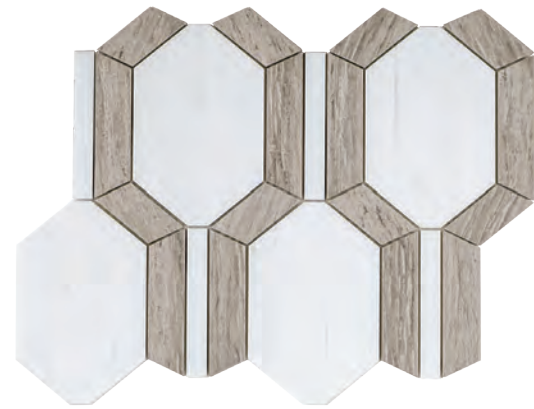

MONTGOMERY MOSAIC

NATURAL STONE & PORCELAIN

—
Montgomery - Beige
10" x 13"
18174