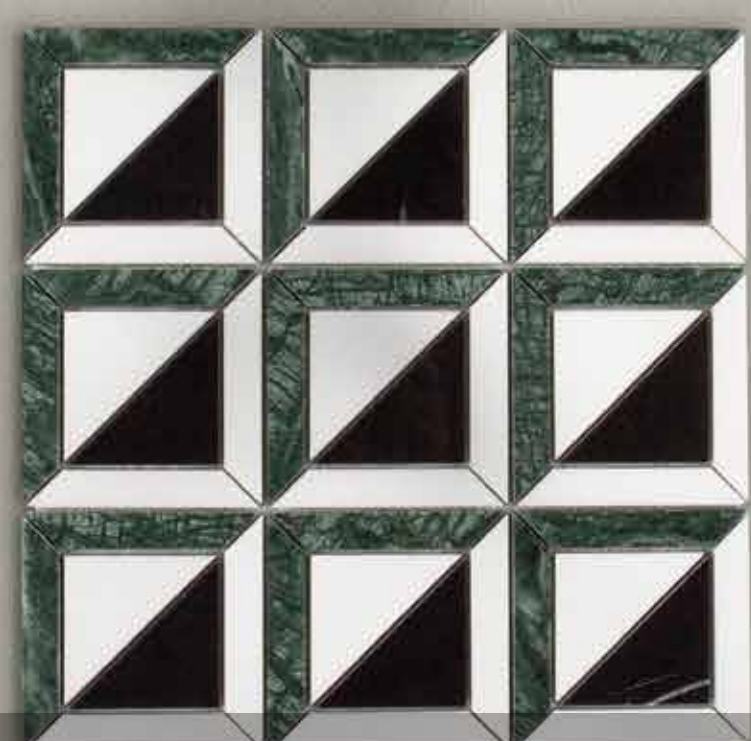

GARDEN PARTY

30TH ANNIVERSARY COLLECTION

CHAPTER 10 ETERNAL

BY JEFFREY COURT