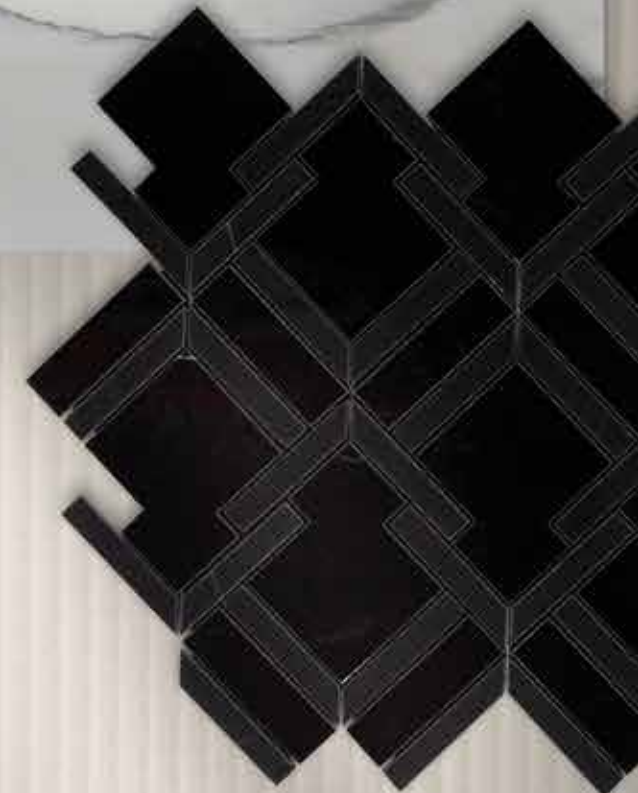

BLACK TIE

30TH ANNIVERSARY COLLECTION
CHAPTER 10 ETERNAL
BY JEFFREY COURT