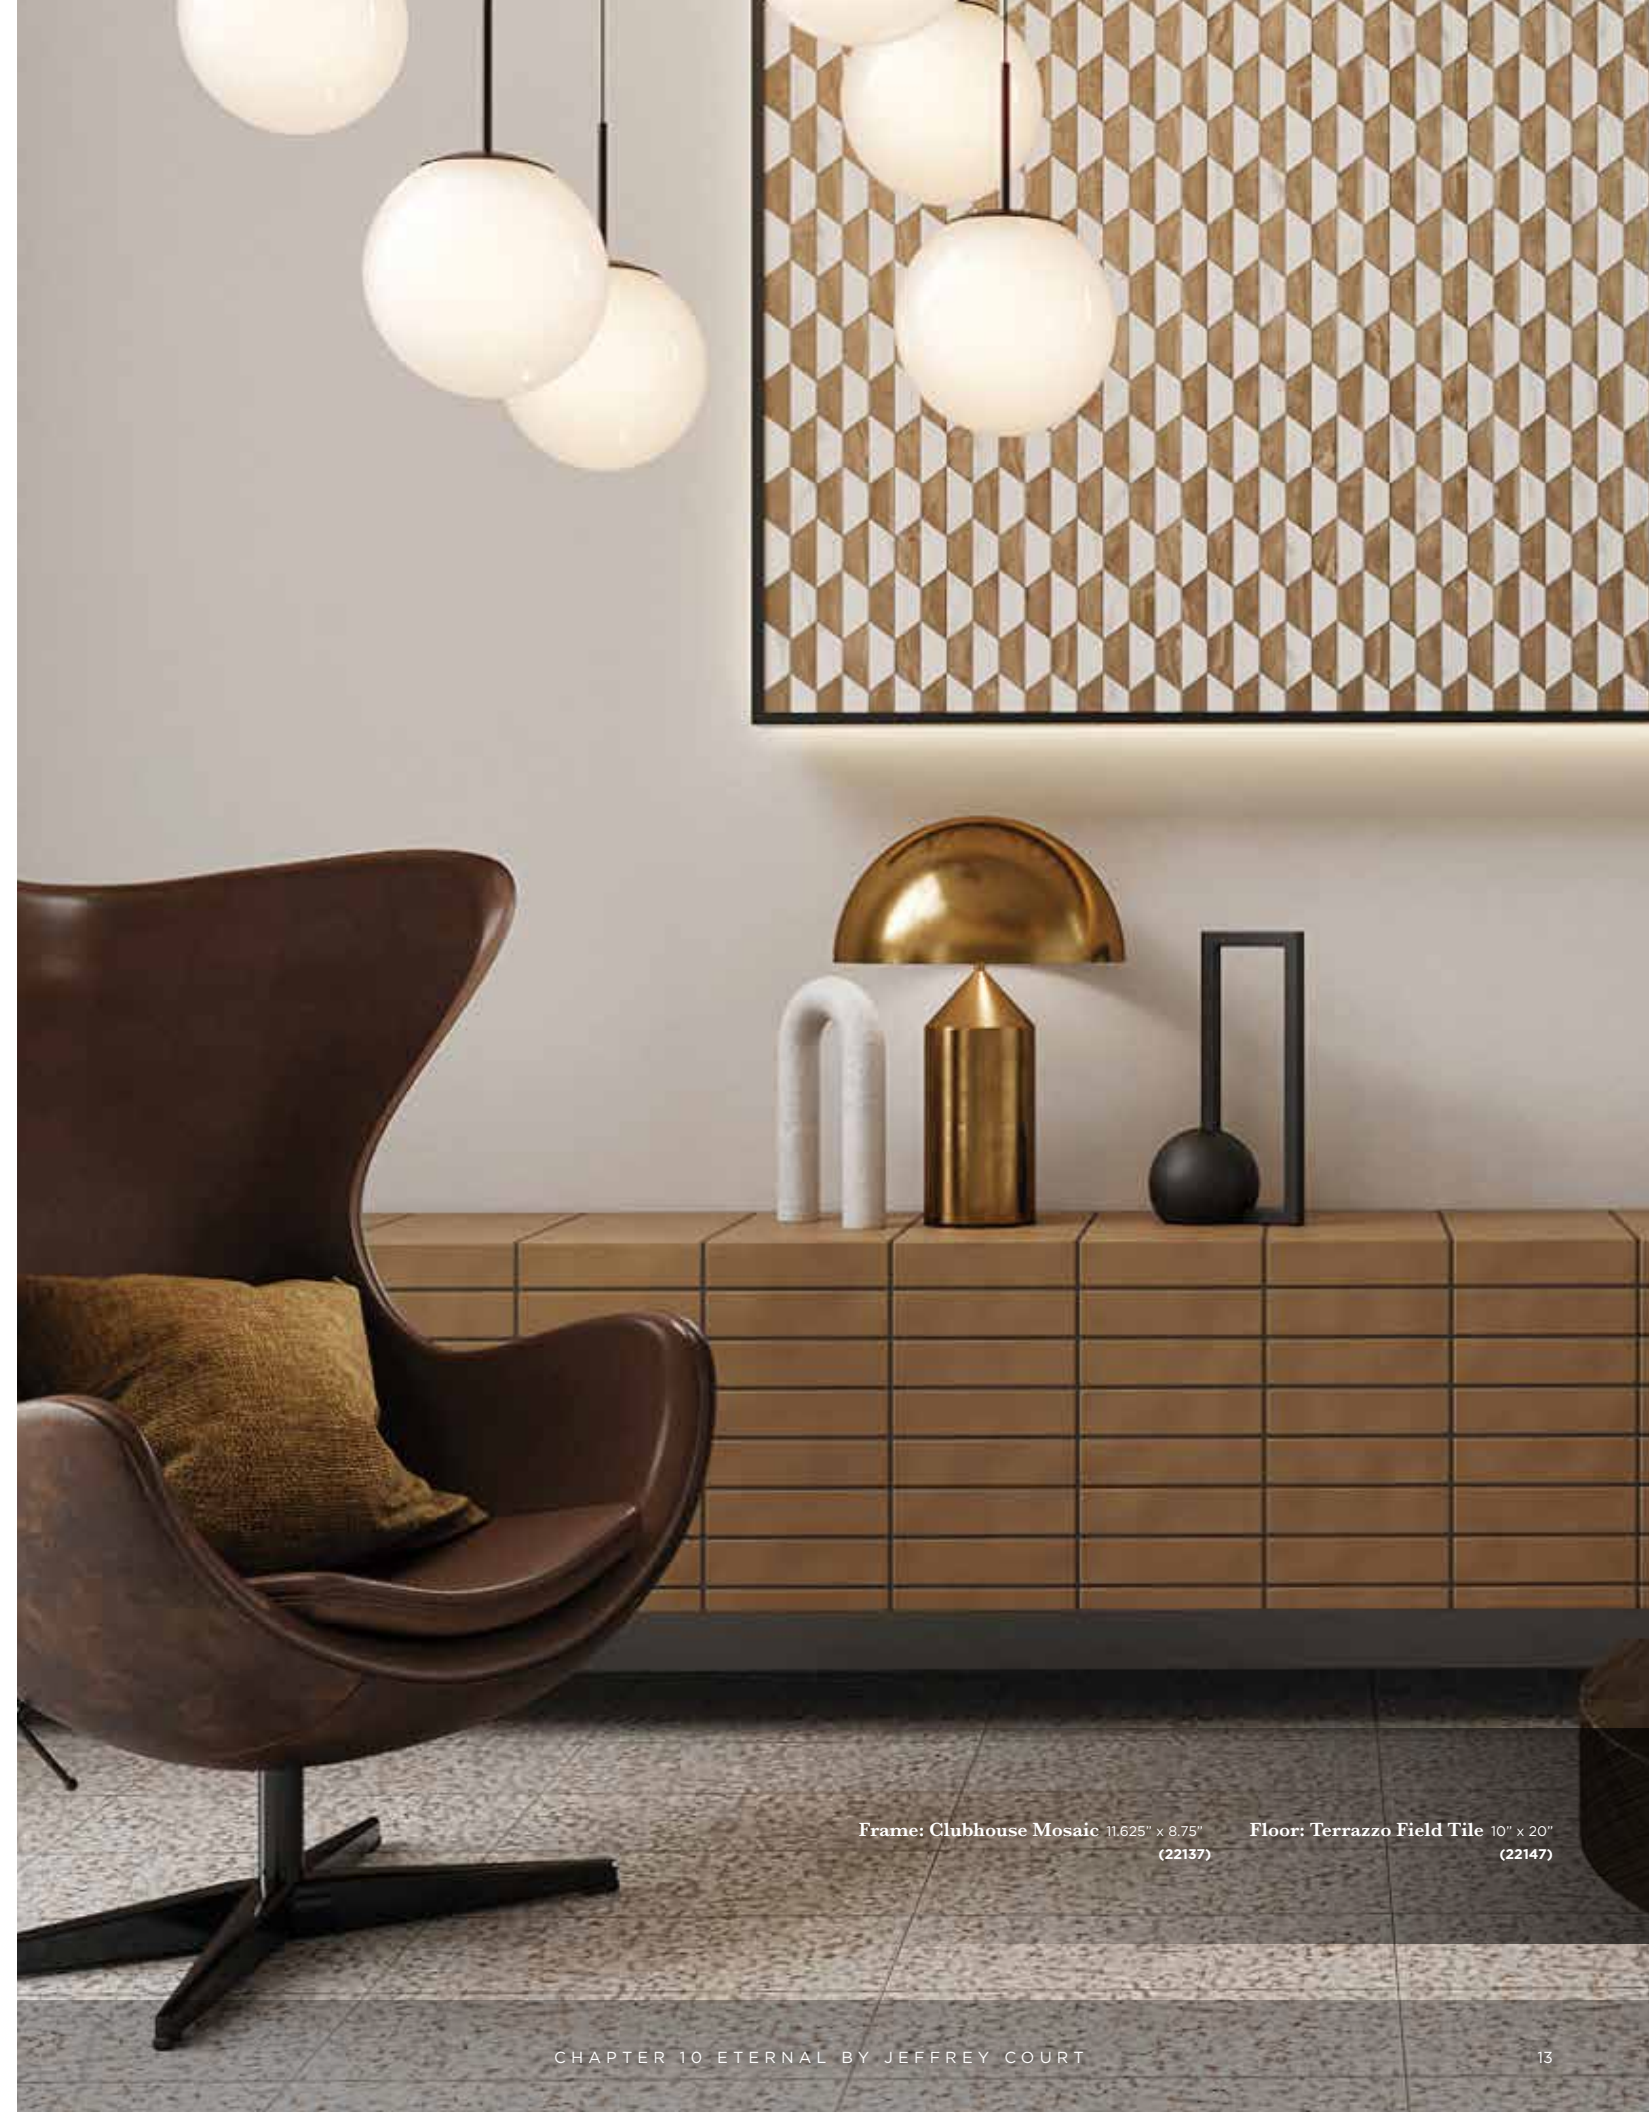

Frame: Clubhouse Mosaic 11.625" x 8.75"
(22137)

Floor: Terrazzo Field Tile 10" x 20"
(22147)