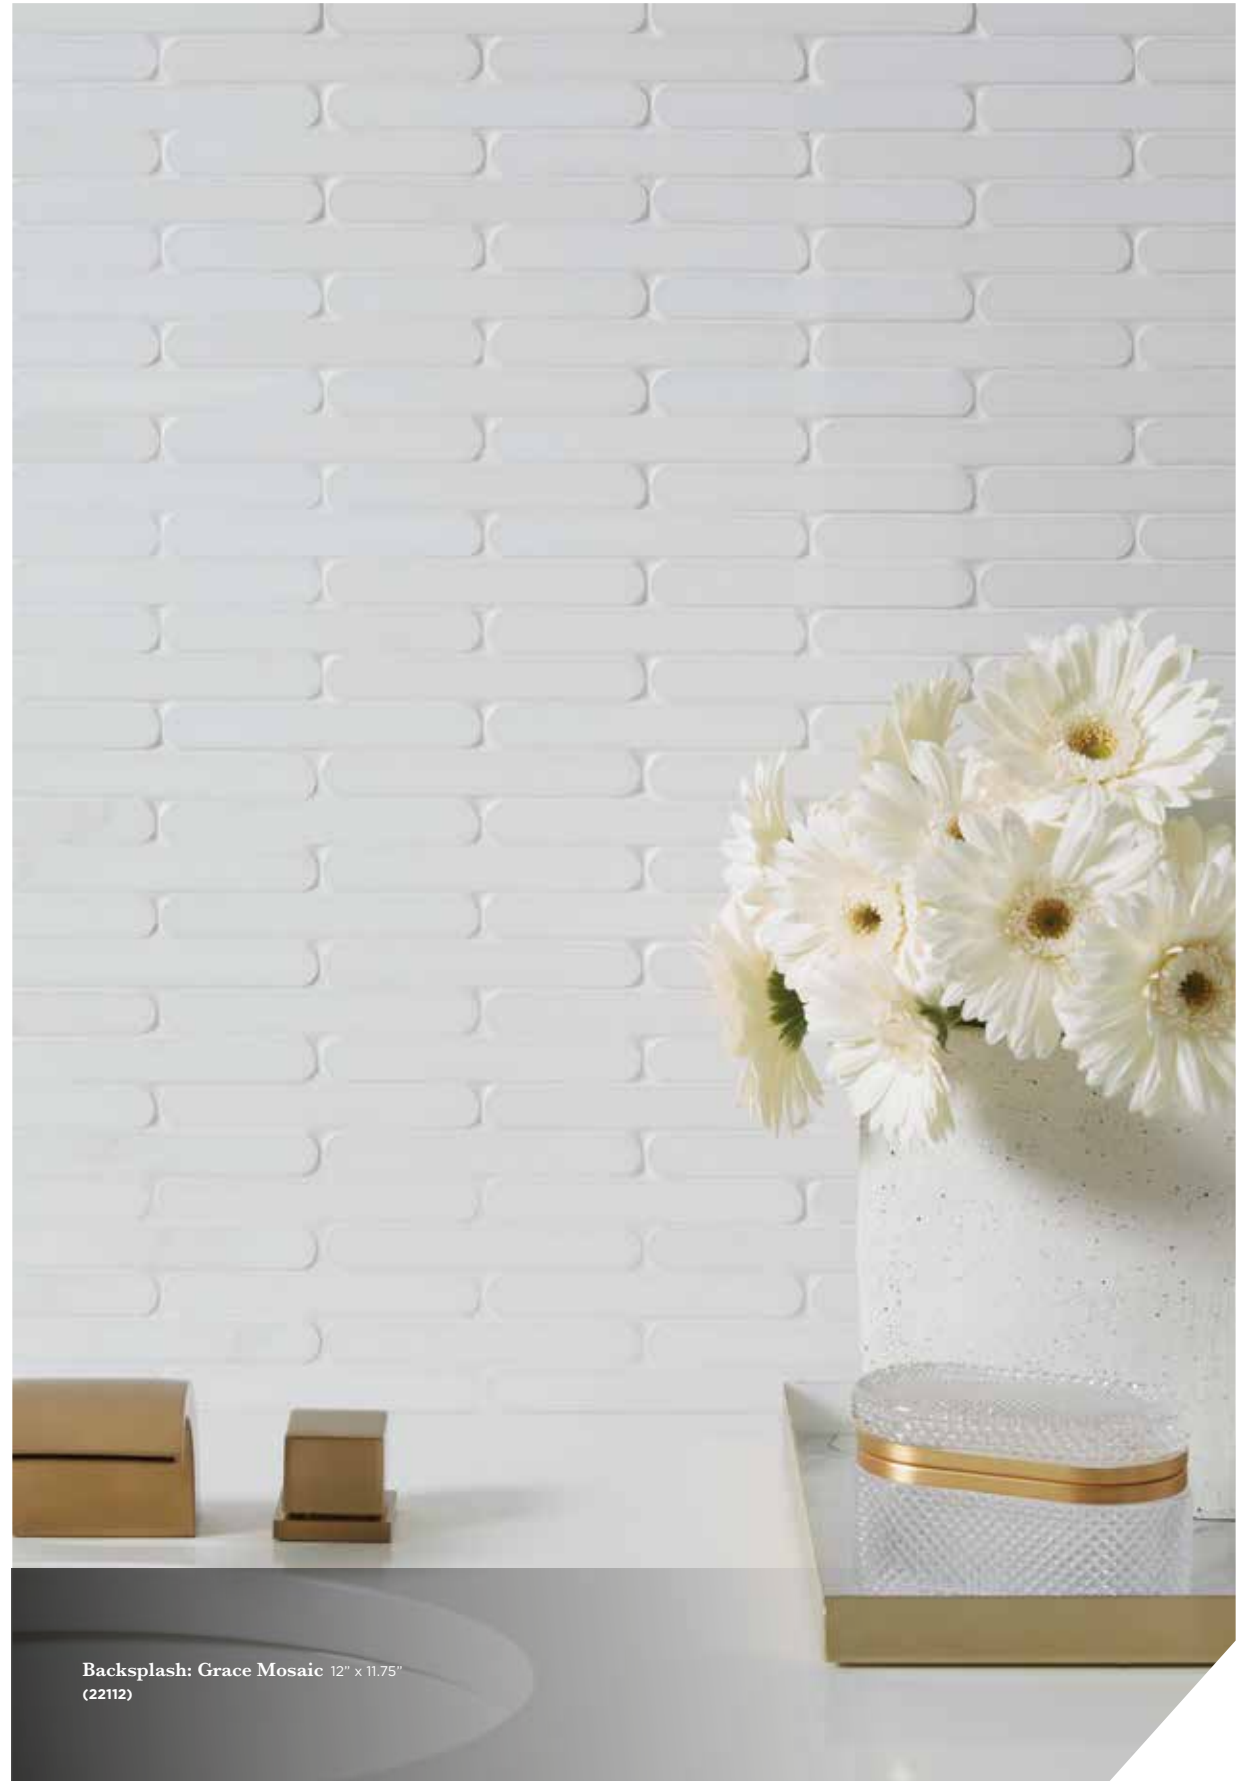

Backsplash: Grace Mosaic 12" x 11.75"
(22112)