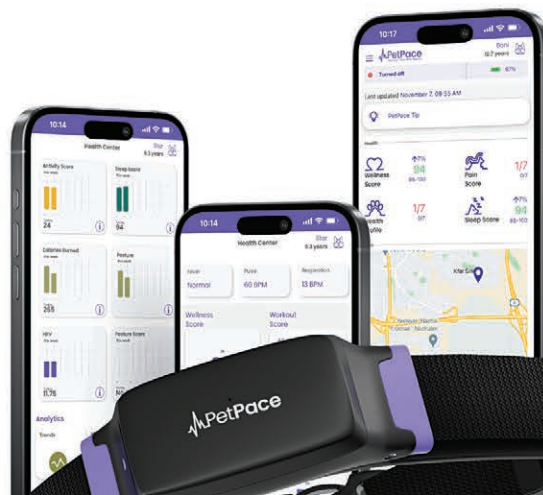

Life-Saving Smart Collar

Redefining Dog Health Monitoring
Beyond Traditional Collars.

Biometrics

Calories Burned

Sleep Score

Wellness Score

Activity Score

Pain Indicator

Vitals

Pulse

Temperature

Respiration

Stress Level (HRV)

Early Detection

Catch illnesses before it's too late with alerts for variations in vital signs

Treatment

Track changes in vitals and biometrics over time to evaluate efficacy of treatment plans

Ongoing Monitoring

Manage all aspects of your dog's health with customizable dashboards, charts, and goals

GPS Location

Monitor walks and location history in case they get lost with built-in GPS

*"PetPace was a **lifesaver** for Bella. When it **alerted us** to unusual health signs, we quickly discovered she was in the early stages of heart disease. **Thanks to PetPace's early detection, Bella received prompt treatment and is now back to her playful self.**"*