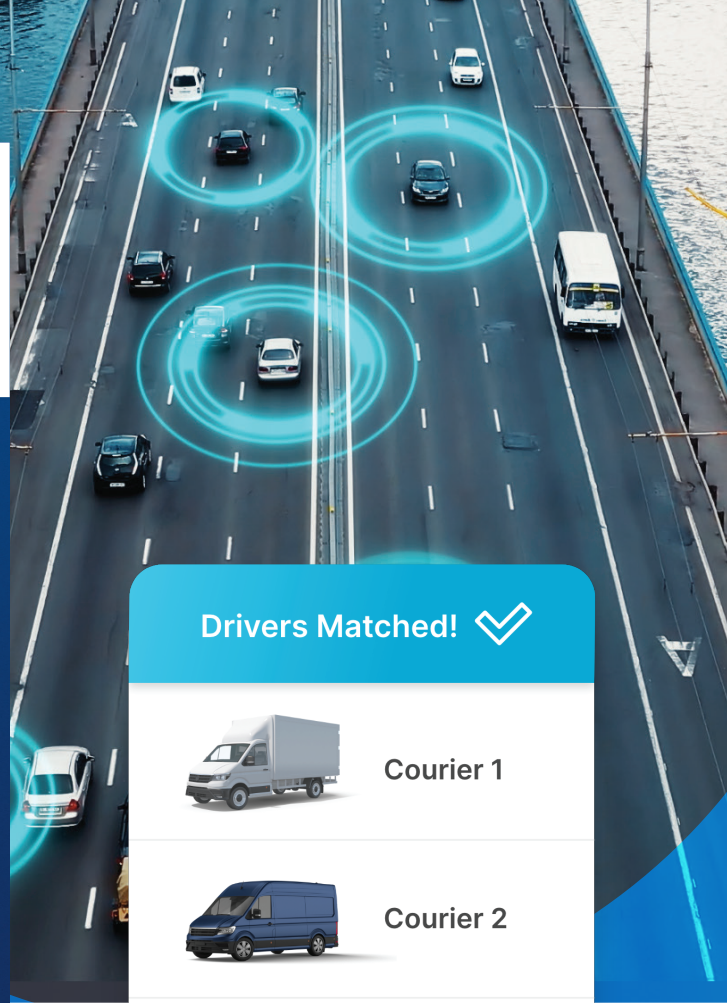

# Make Delivery Your Competitive Advantage

Drivers Matched! ✓

Courier 1

Courier 2

Courier 3

## What OneRail delivers:

- **12 Million+ Driver API-Connected Courier Network:** The right-sized vehicle at your service, ready to deliver — hotshot delivery, same-day, next-day or later.
- **AI-Driven Platform for Smarter Logistics:** Ensure exceptional customer experience, meet SLAs and optimize costs with end-to-end visibility, automated rate shopping, smart dispatch and actionable delivery data.
- **Exceptions Assist™:** A 24/7 USA-based logistics team gets ahead of delivery exceptions to keep your delivery promise.