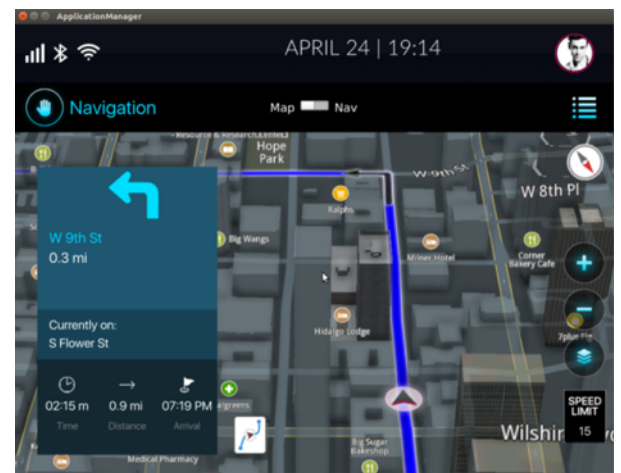

## Overview

Location Studio™ provides a robust platform of embedded navigation applications for the evolving ‘Connected Car’ environment. It enables a superior in-car navigation experience, which includes on-board and off-board maps, real-time traffic, and localized content such as real-time gas prices, Doppler weather radar overlay, movies with showtimes, ratings, and reviews. A complete Navigation Reference application is available in source code form, supporting both Qt Auto and Genivi’s Neptune User Interfaces. The platform also captures analytics data, enabling automotive manufacturers to improve the driver experience and develop next generation vehicles. With a carrier grade platform and over 10 years of connected navigation solutions experience, Location Studio provides a superior connected car solution. Today.

## Industry Leading Maps

Location Studio’s map engine supports map data from multiple sources including: Here, Open Street Map and TomTom. It also allows for map customization such as the ability to change background color, road textures, building shading and more. Plus, it supports dual map displays, allowing different map content simultaneously, on the cluster and console.

## Navigation

Location Studio's navigation solution provides a first class, turn-by-turn experience. Offering natural guidance (e.g. 'turn right at stop sign' instead of 'turn right in 400 feet'), lane guidance and routing based on user preferences (e.g. no tolls) along with real-time traffic updates, Location Studio's navigation is a state-of-the-art experience. With map data and content for over 80 countries and 18 languages, Location Studio supports your worldwide navigation needs.