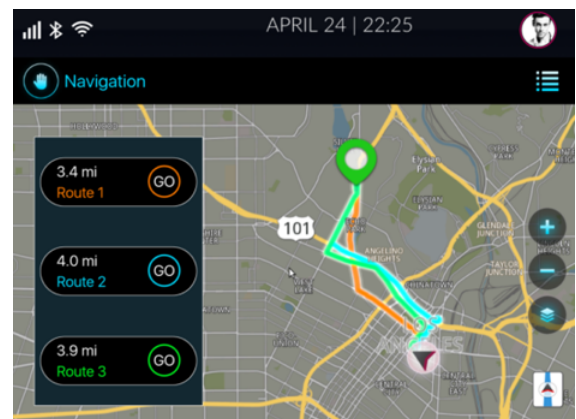

About Comtech

Comtech Telecommunications Corp. (Nasdaq: CMTL) designs, develops, produces and markets innovative products, systems and services for advanced communications solutions. The Company sells products to a diverse customer base in the global commercial and government communications markets. For more information visit www.comtechtel.com.

Comtech Telecommunications Corp.

275 West Street
Annapolis, MD 21401 USA
Toll Free: 1.800.557.5869
Outside US: +1.410.263.7616
www.location.studio